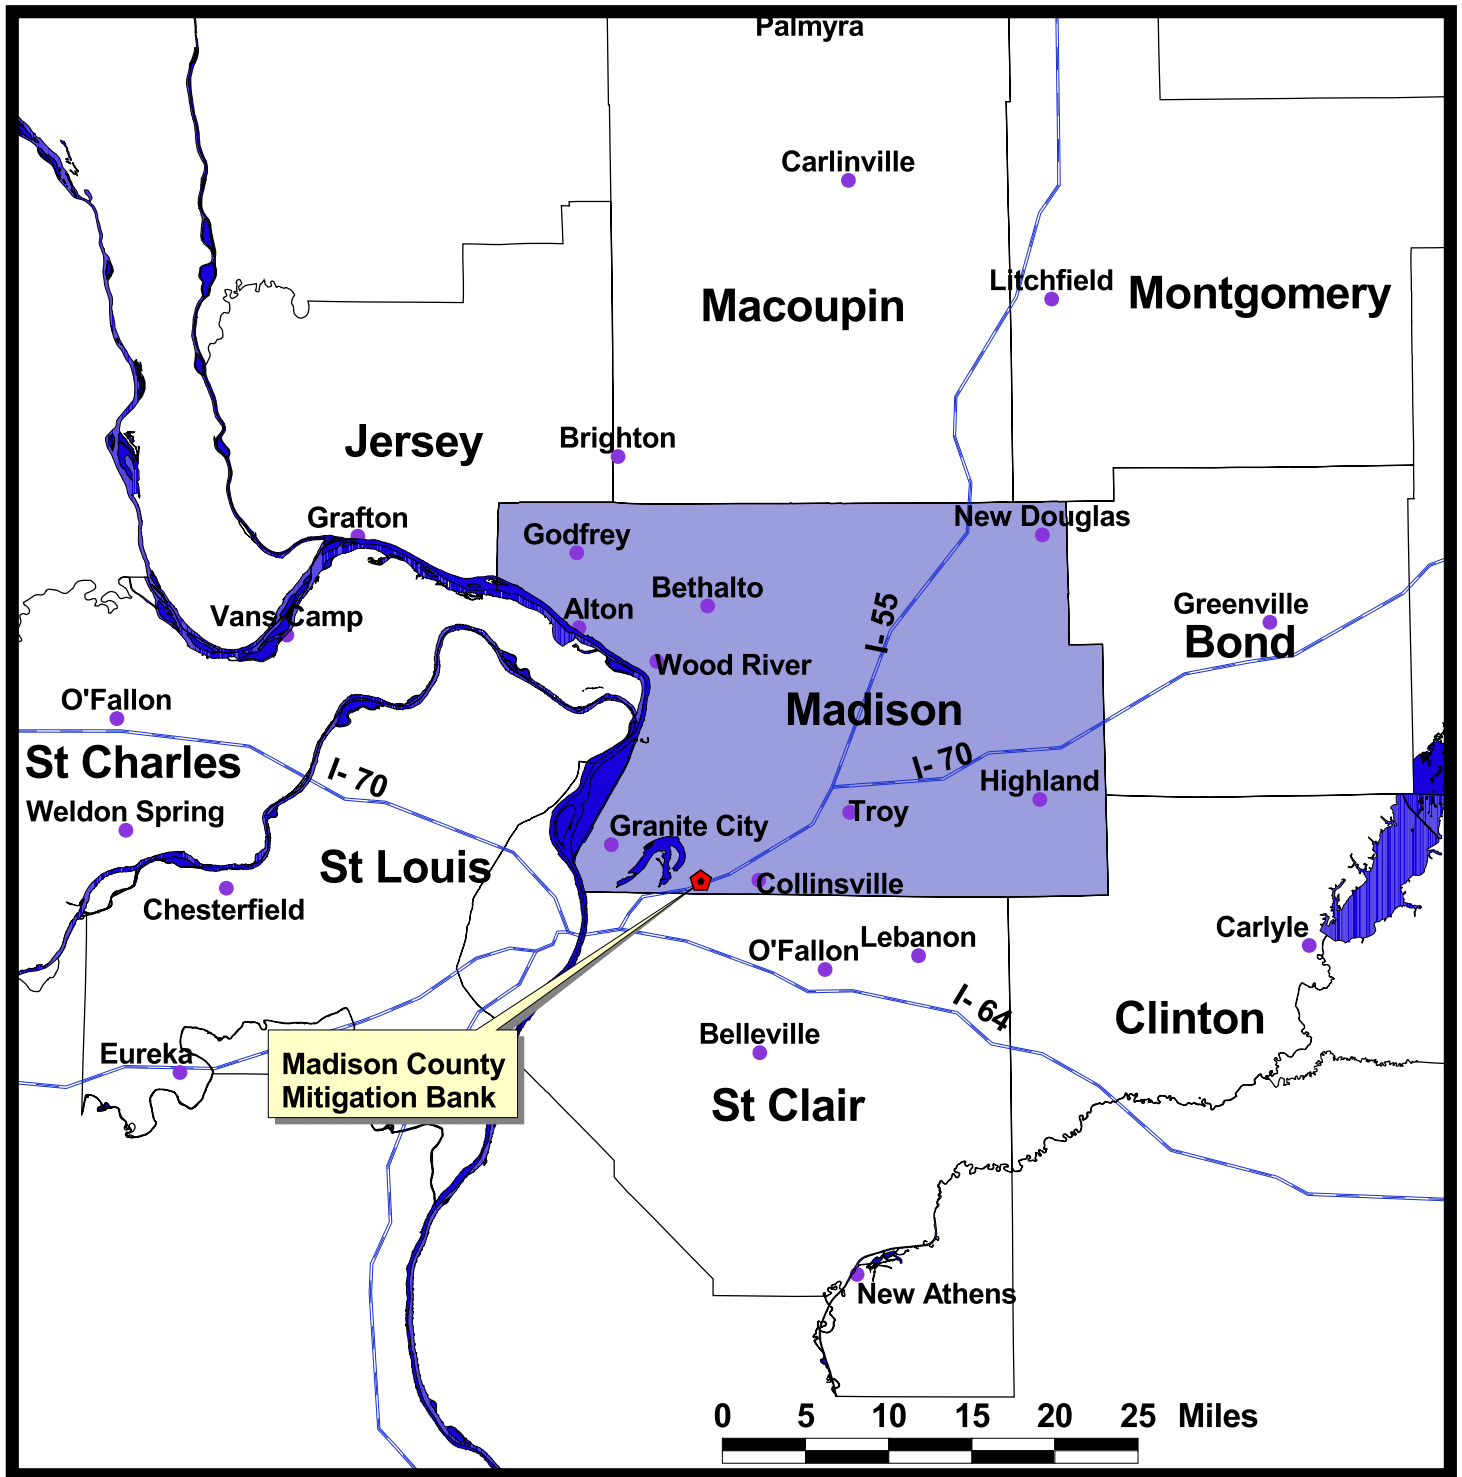

Madison County Mitigation Ban Service Area (for County Entities Only !)

Feb 02, 2007

Made By: Carol Cotter

State: Illinois
 County: Madison
 Nearest City: State Park Place
 Latitude: 38:40:14.1784
 (38.6706051)
 Longitude: -90:02:56.5061
 (-90.04902947)
 USGS Quad: Monks Mound

HUC 8 Name: Cahokia-joachim
 HUC 8 Number: 07140101
 Section: 36
 Township: 3 N
 Range: 9 W
 Meridian: Third Principal