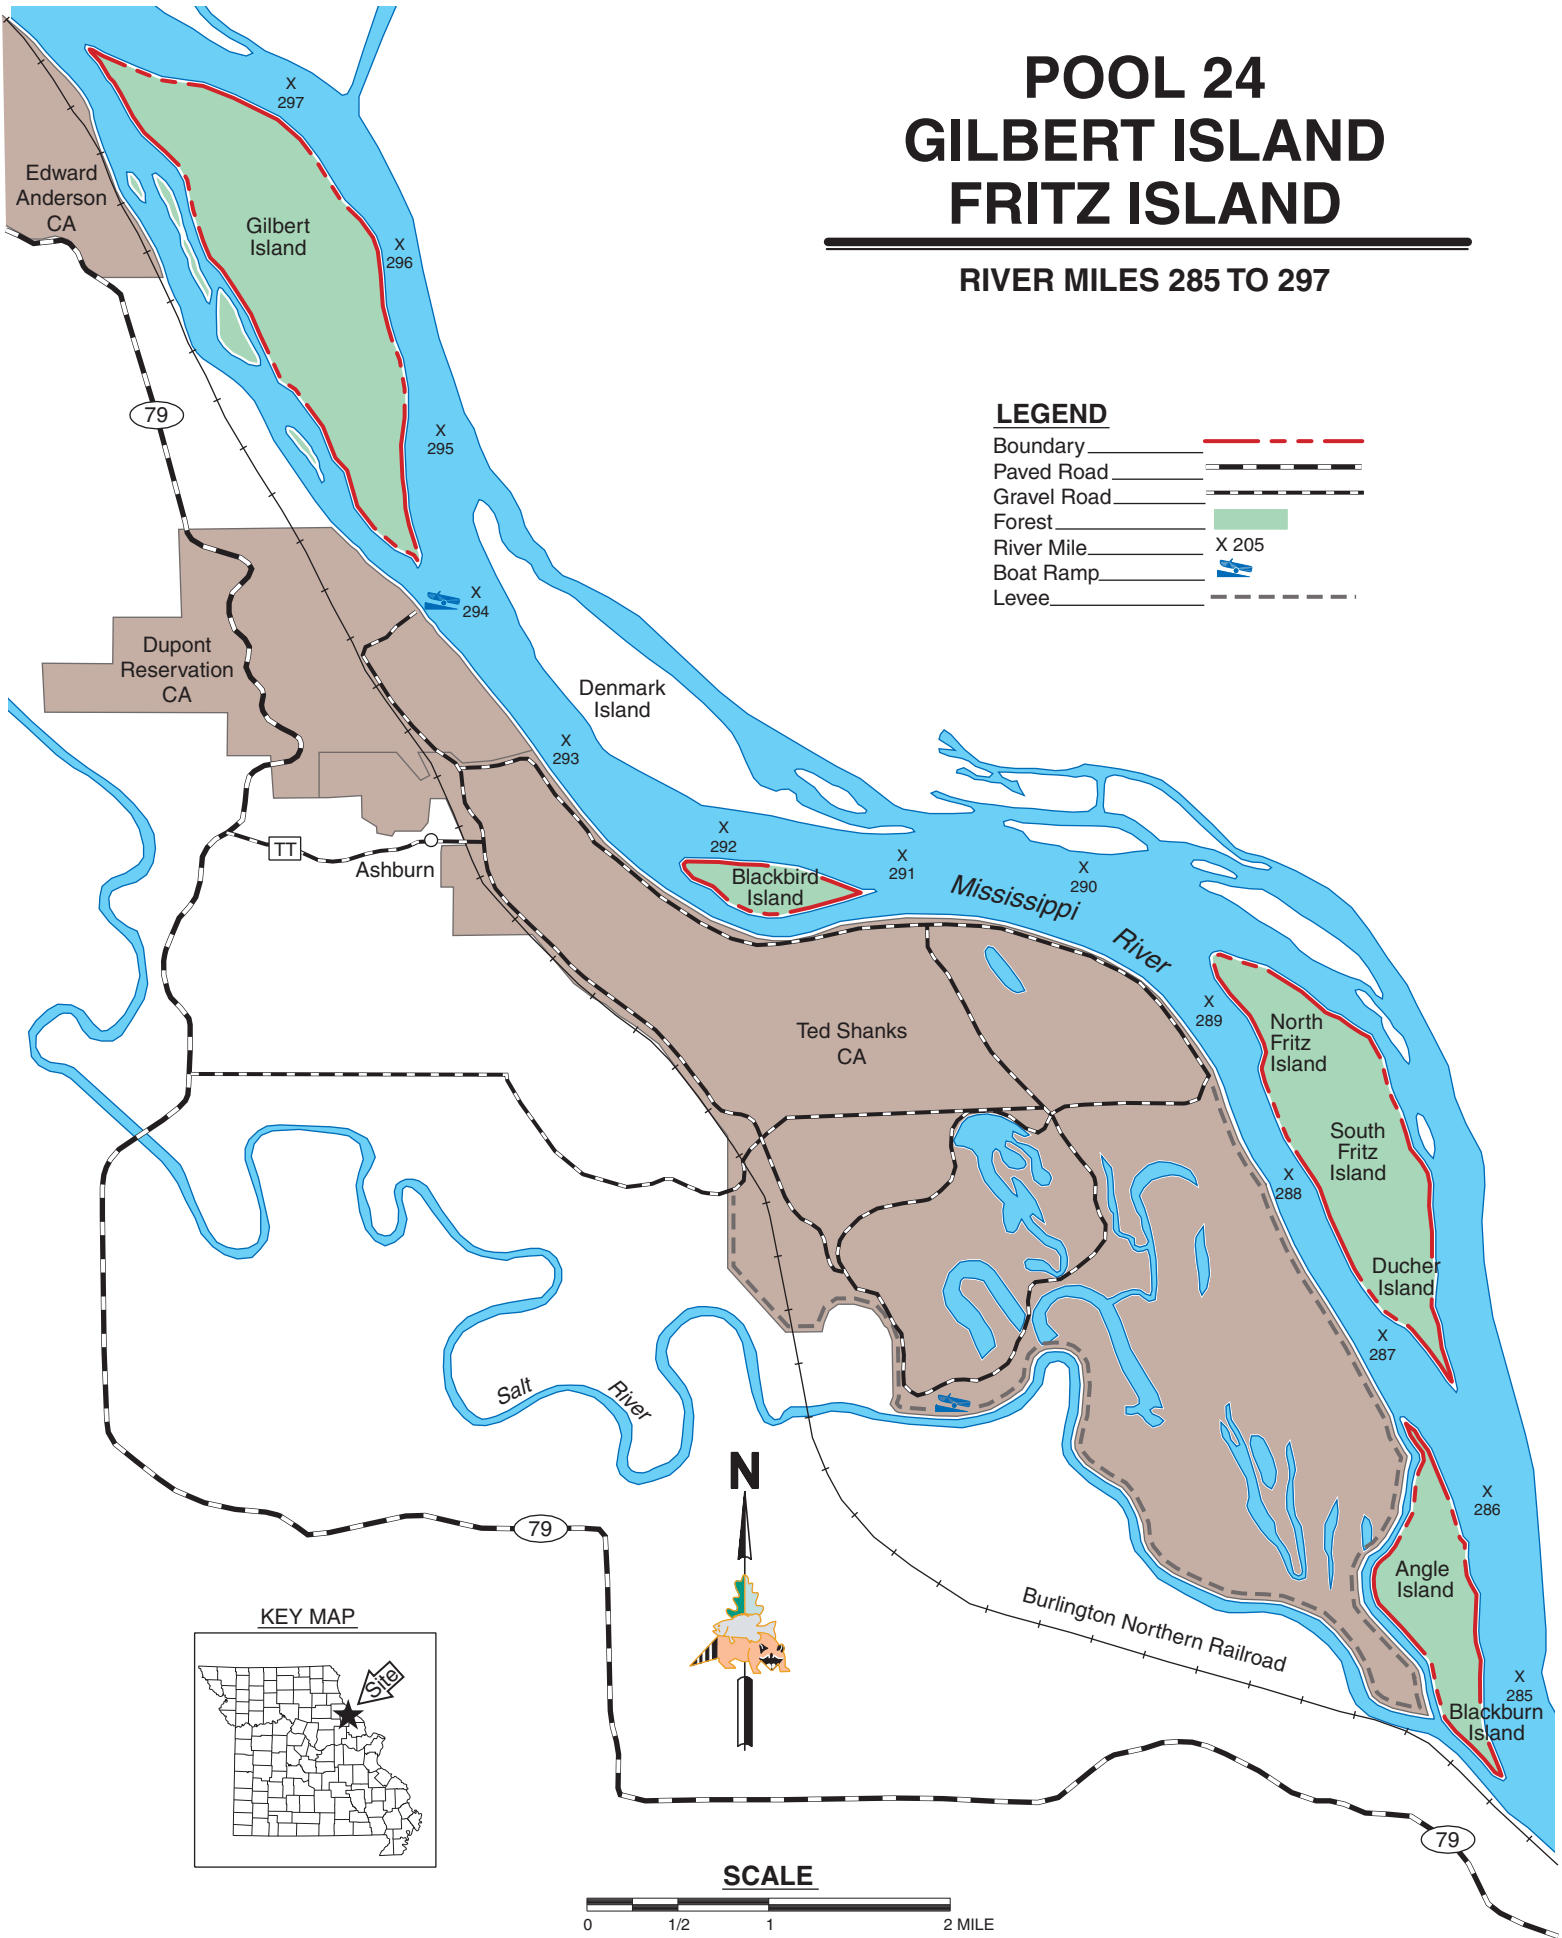

POOL 24 GILBERT ISLAND FRITZ ISLAND

RIVER MILES 285 TO 297

LEGEND

- Boundary
- Paved Road
- Gravel Road
- Forest
- River Mile
- Boat Ramp
- Levee