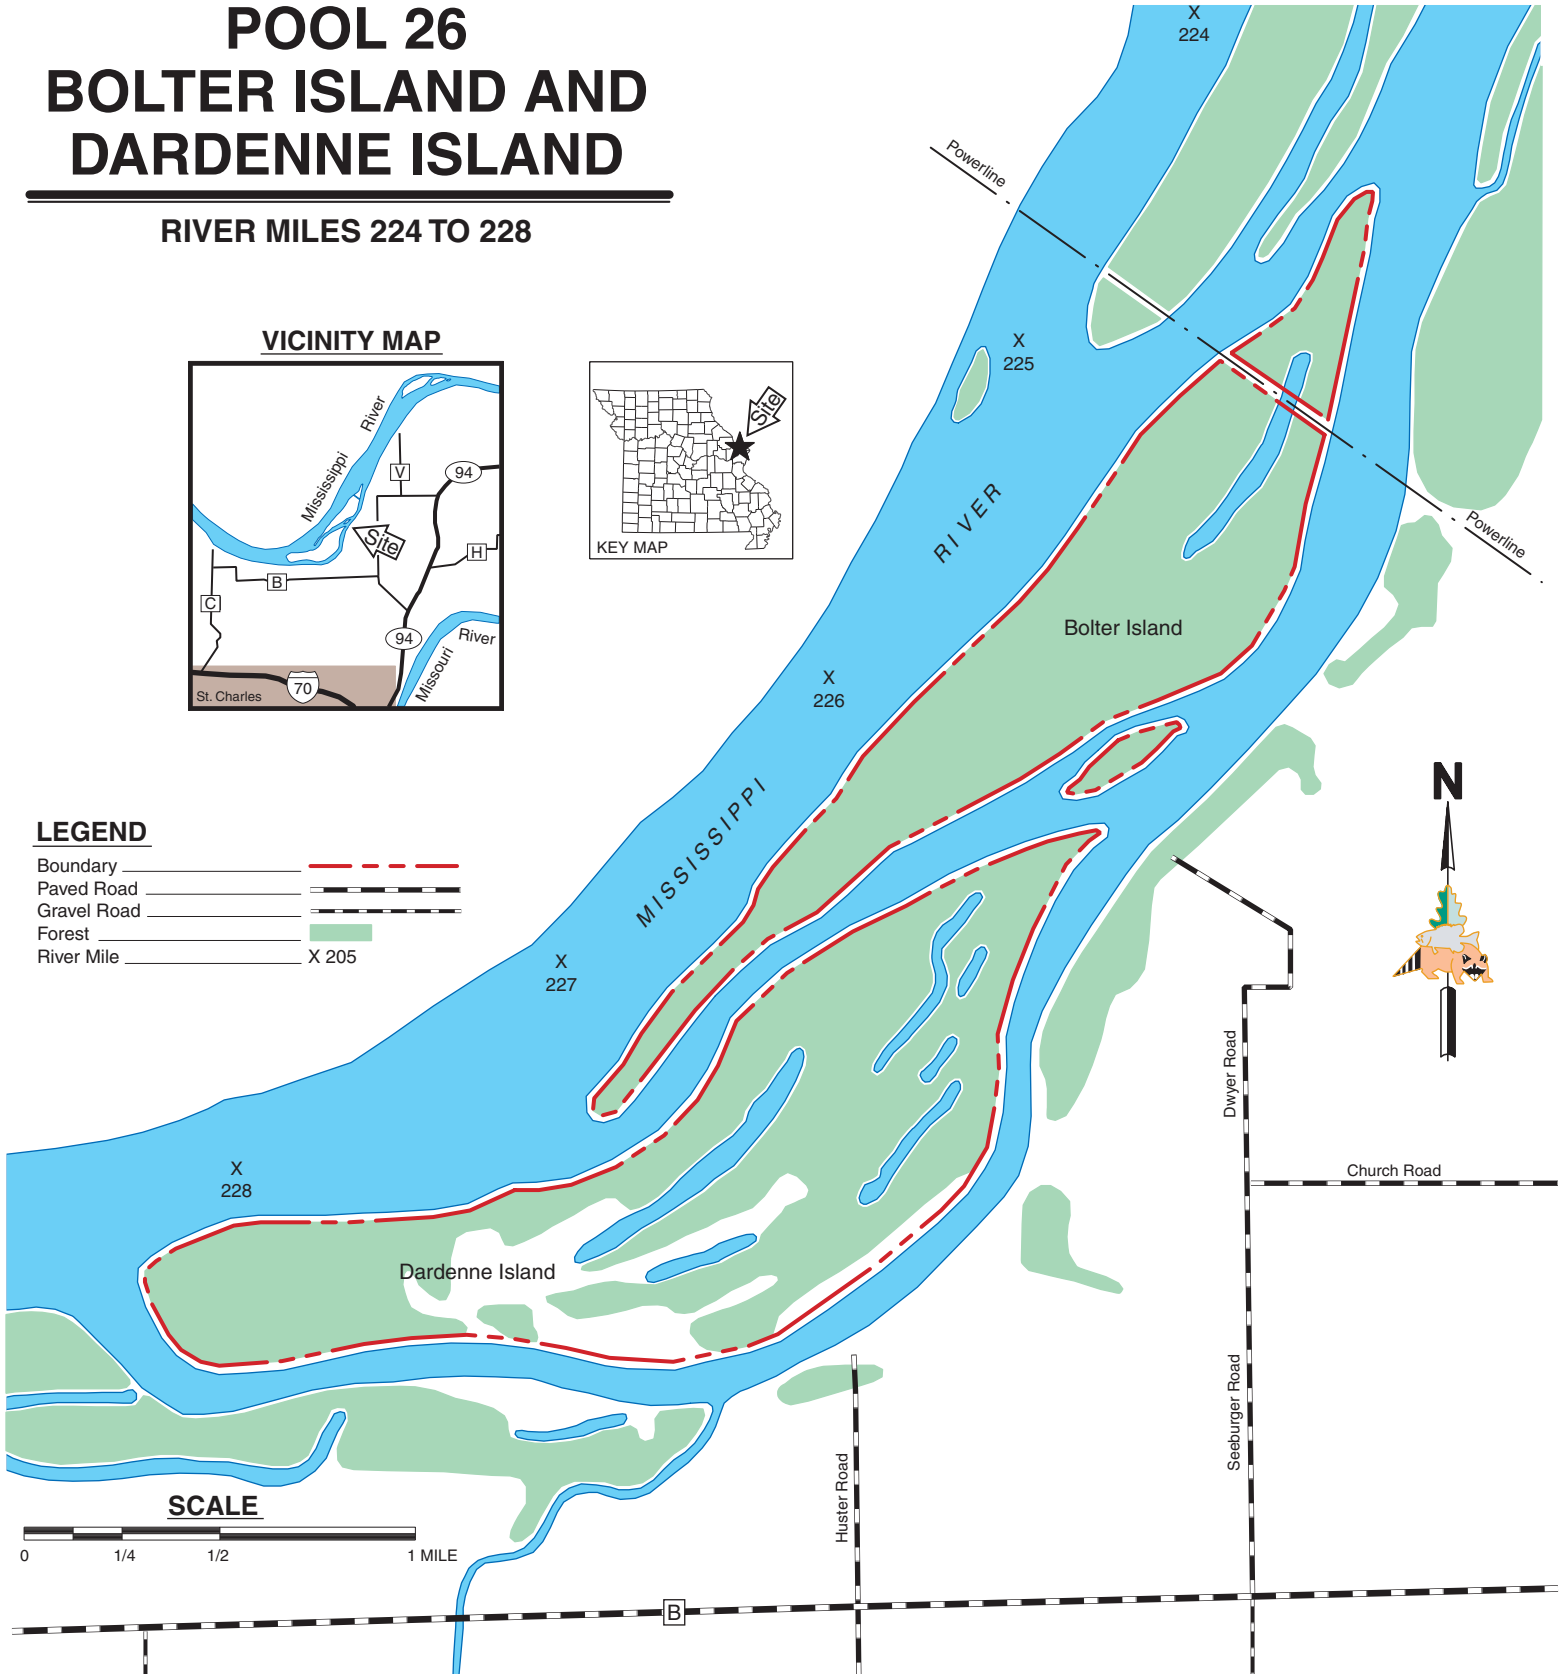

POOL 21 COTTONWOOD ISLAND POAGE ISLAND

RIVER MILES 319 TO 331

LEWIS COUNTY
MARION COUNTY

QUINCY

LEGEND

Boundary	
Paved Road	
Gravel Road	
Forest	
River Mile	
Boat Ramp	
Levee	

POOL 22 WHITNEY ISLAND BAY ISLAND

SCALE

POOL 25 MOZIER ISLAND TO STERLING ISLAND

RIVER MILES 261 TO 251

LEGEND

- Boundary
- Paved Road
- Gravel Road
- River Mile
- Forest
- Boat Ramp

SCALE

VICINITY MAP

SCALE

RIVER MILES 224 TO 228

VICINITY MAP

LEGEND

- Boundary
- Paved Road
- Gravel Road
- Forest
- River Mile

POOL 26 MASON ISLAND

RIVER MILES 215 TO 220

LEGEND

- Boundary
 - Paved Road
 - Gravel Road
 - Levee
 - Parking Lot
 - Forest
 - Boat Ramp (Small Boats)
 - Hunting Blind A-54
 - River Mile X 205
 - Boat Pull-Over
- Restricted Waterfowl Hunting
- Restricted Waterfowl Hunting and Archery Only for Deer

**POOL 26
DRESSER ISLAND AND
WEST ALTON GROUP**

RIVER MILES 203 TO 209

To West Alton