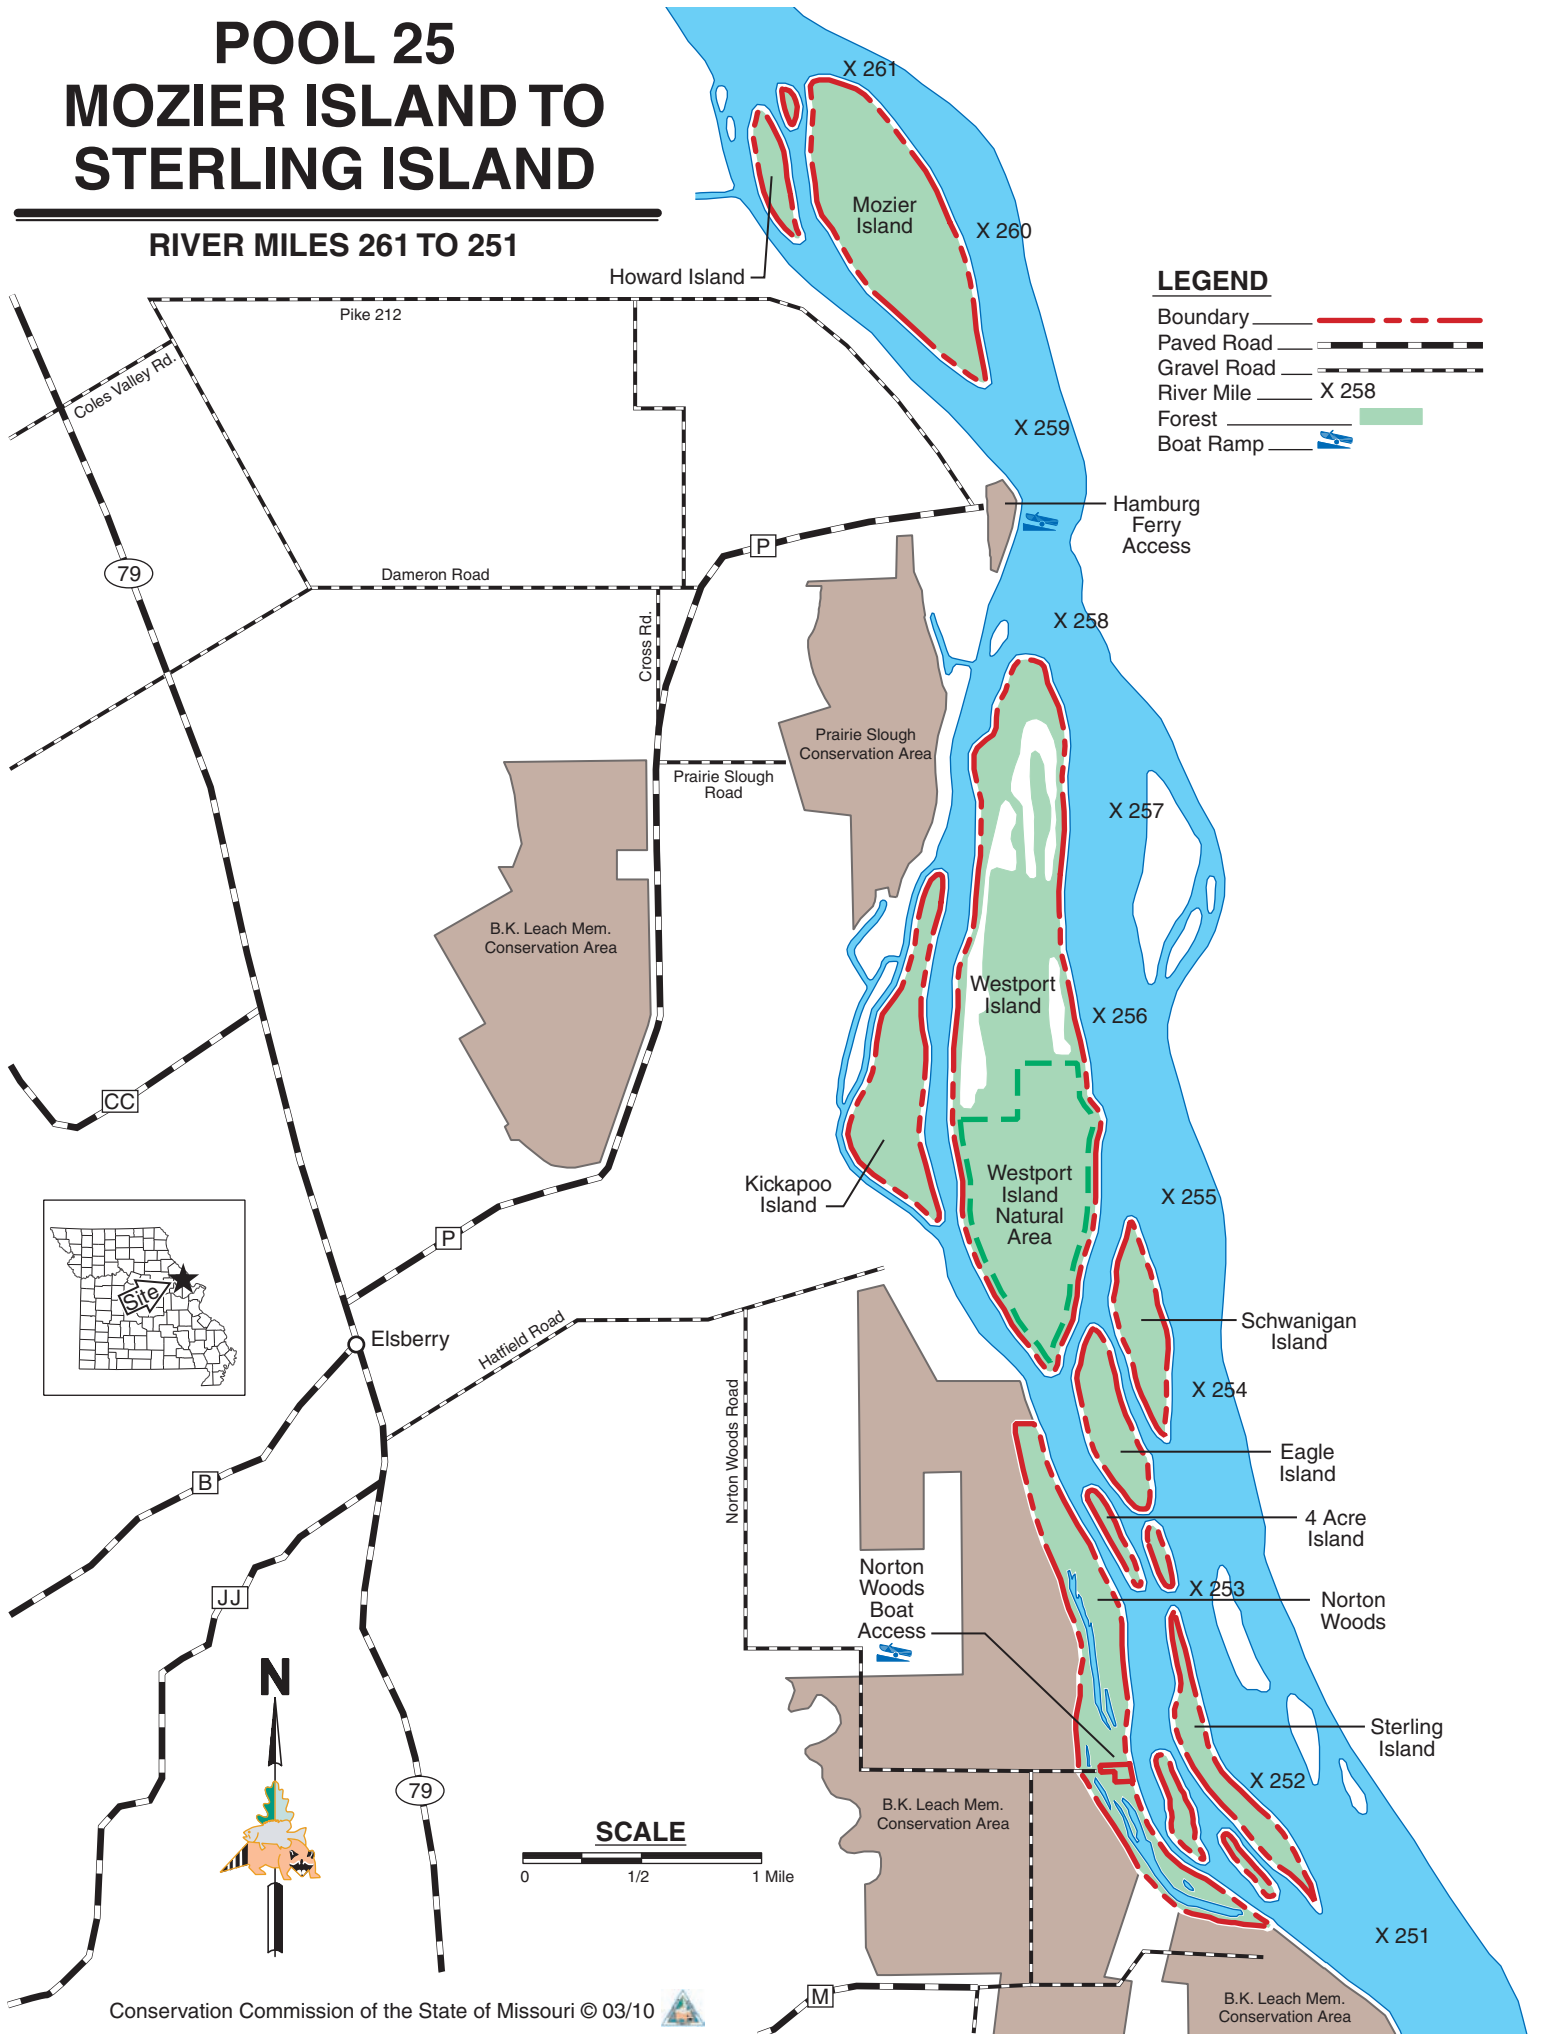

POOL 21 COTTONWOOD ISLAND POAGE ISLAND

RIVER MILES 319 TO 331

LEWIS COUNTY
MARION COUNTY

QUINCY

LEGEND

Boundary	
Paved Road	
Gravel Road	
Forest	
River Mile	
Boat Ramp	
Levee	

POOL 22 WHITNEY ISLAND BAY ISLAND

SCALE

POOL 25 MOZIER ISLAND TO STERLING ISLAND

RIVER MILES 261 TO 251

LEGEND

- Boundary
- Paved Road
- Gravel Road
- River Mile
- Forest
- Boat Ramp

SCALE

VICINITY MAP

SCALE

RIVER MILES 224 TO 228

VICINITY MAP

LEGEND

- Boundary
- Paved Road
- Gravel Road
- Forest
- River Mile

POOL 26 MASON ISLAND

RIVER MILES 215 TO 220

LEGEND

- Boundary
 - Paved Road
 - Gravel Road
 - Levee
 - Parking Lot
 - Forest
 - Boat Ramp (Small Boats)
 - Hunting Blind A-54
 - River Mile X 205
 - Boat Pull-Over
- Restricted Waterfowl Hunting
- Restricted Waterfowl Hunting and Archery Only for Deer

**POOL 26
DRESSER ISLAND AND
WEST ALTON GROUP**

RIVER MILES 203 TO 209

To West Alton