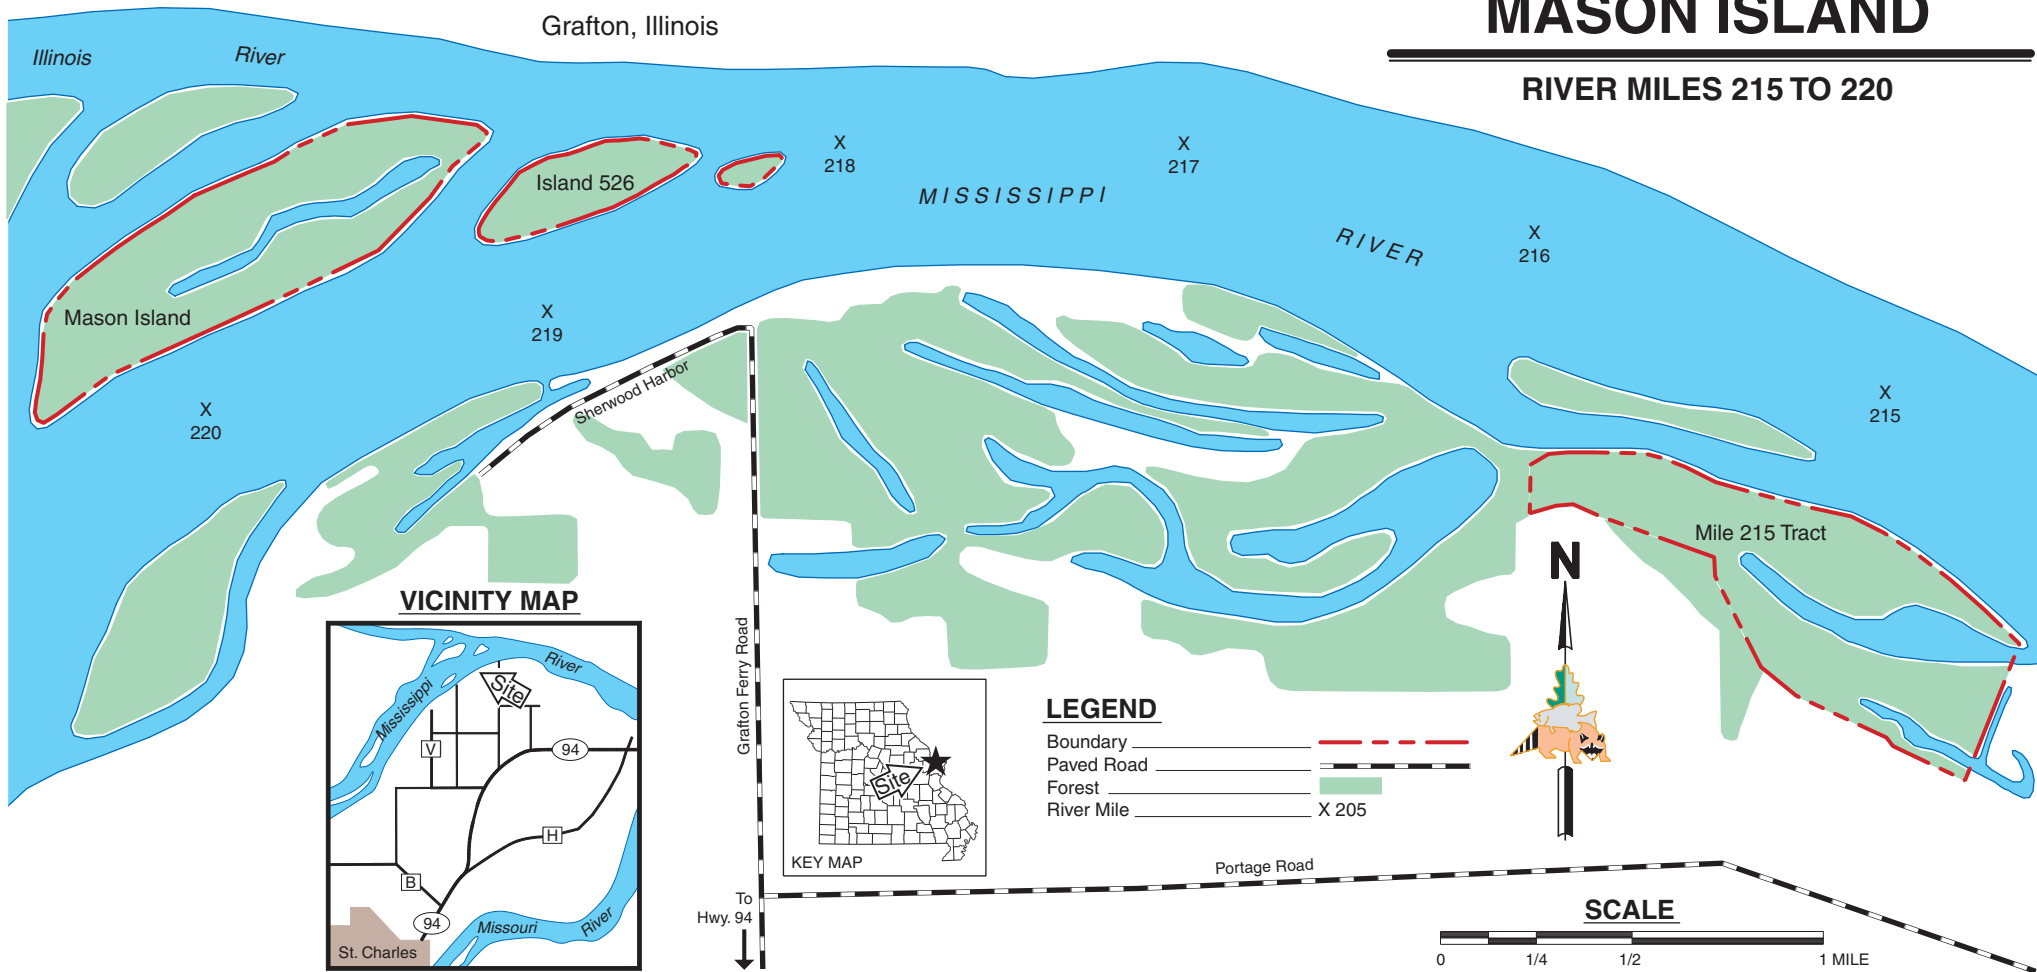

POOL 21 COTTONWOOD ISLAND POAGE ISLAND

RIVER MILES 319 TO 331

LEWIS COUNTY
MARION COUNTY

QUINCY

LEGEND

Boundary	
Paved Road	
Gravel Road	
Forest	
River Mile	
Boat Ramp	
Levee	

POOL 22 WHITNEY ISLAND BAY ISLAND

RIVER MILES 224 TO 228

VICINITY MAP

LEGEND

- Boundary
- Paved Road
- Gravel Road
- Forest
- River Mile

POOL 26 MASON ISLAND

RIVER MILES 215 TO 220

LEGEND

- Boundary
 - Paved Road
 - Gravel Road
 - Levee
 - Parking Lot
 - Forest
 - Boat Ramp (Small Boats)
 - Hunting Blind A-54
 - River Mile X 205
 - Boat Pull-Over
- Restricted Waterfowl Hunting
- Restricted Waterfowl Hunting and Archery Only for Deer

**POOL 26
DRESSER ISLAND AND
WEST ALTON GROUP**

RIVER MILES 203 TO 209

To West Alton