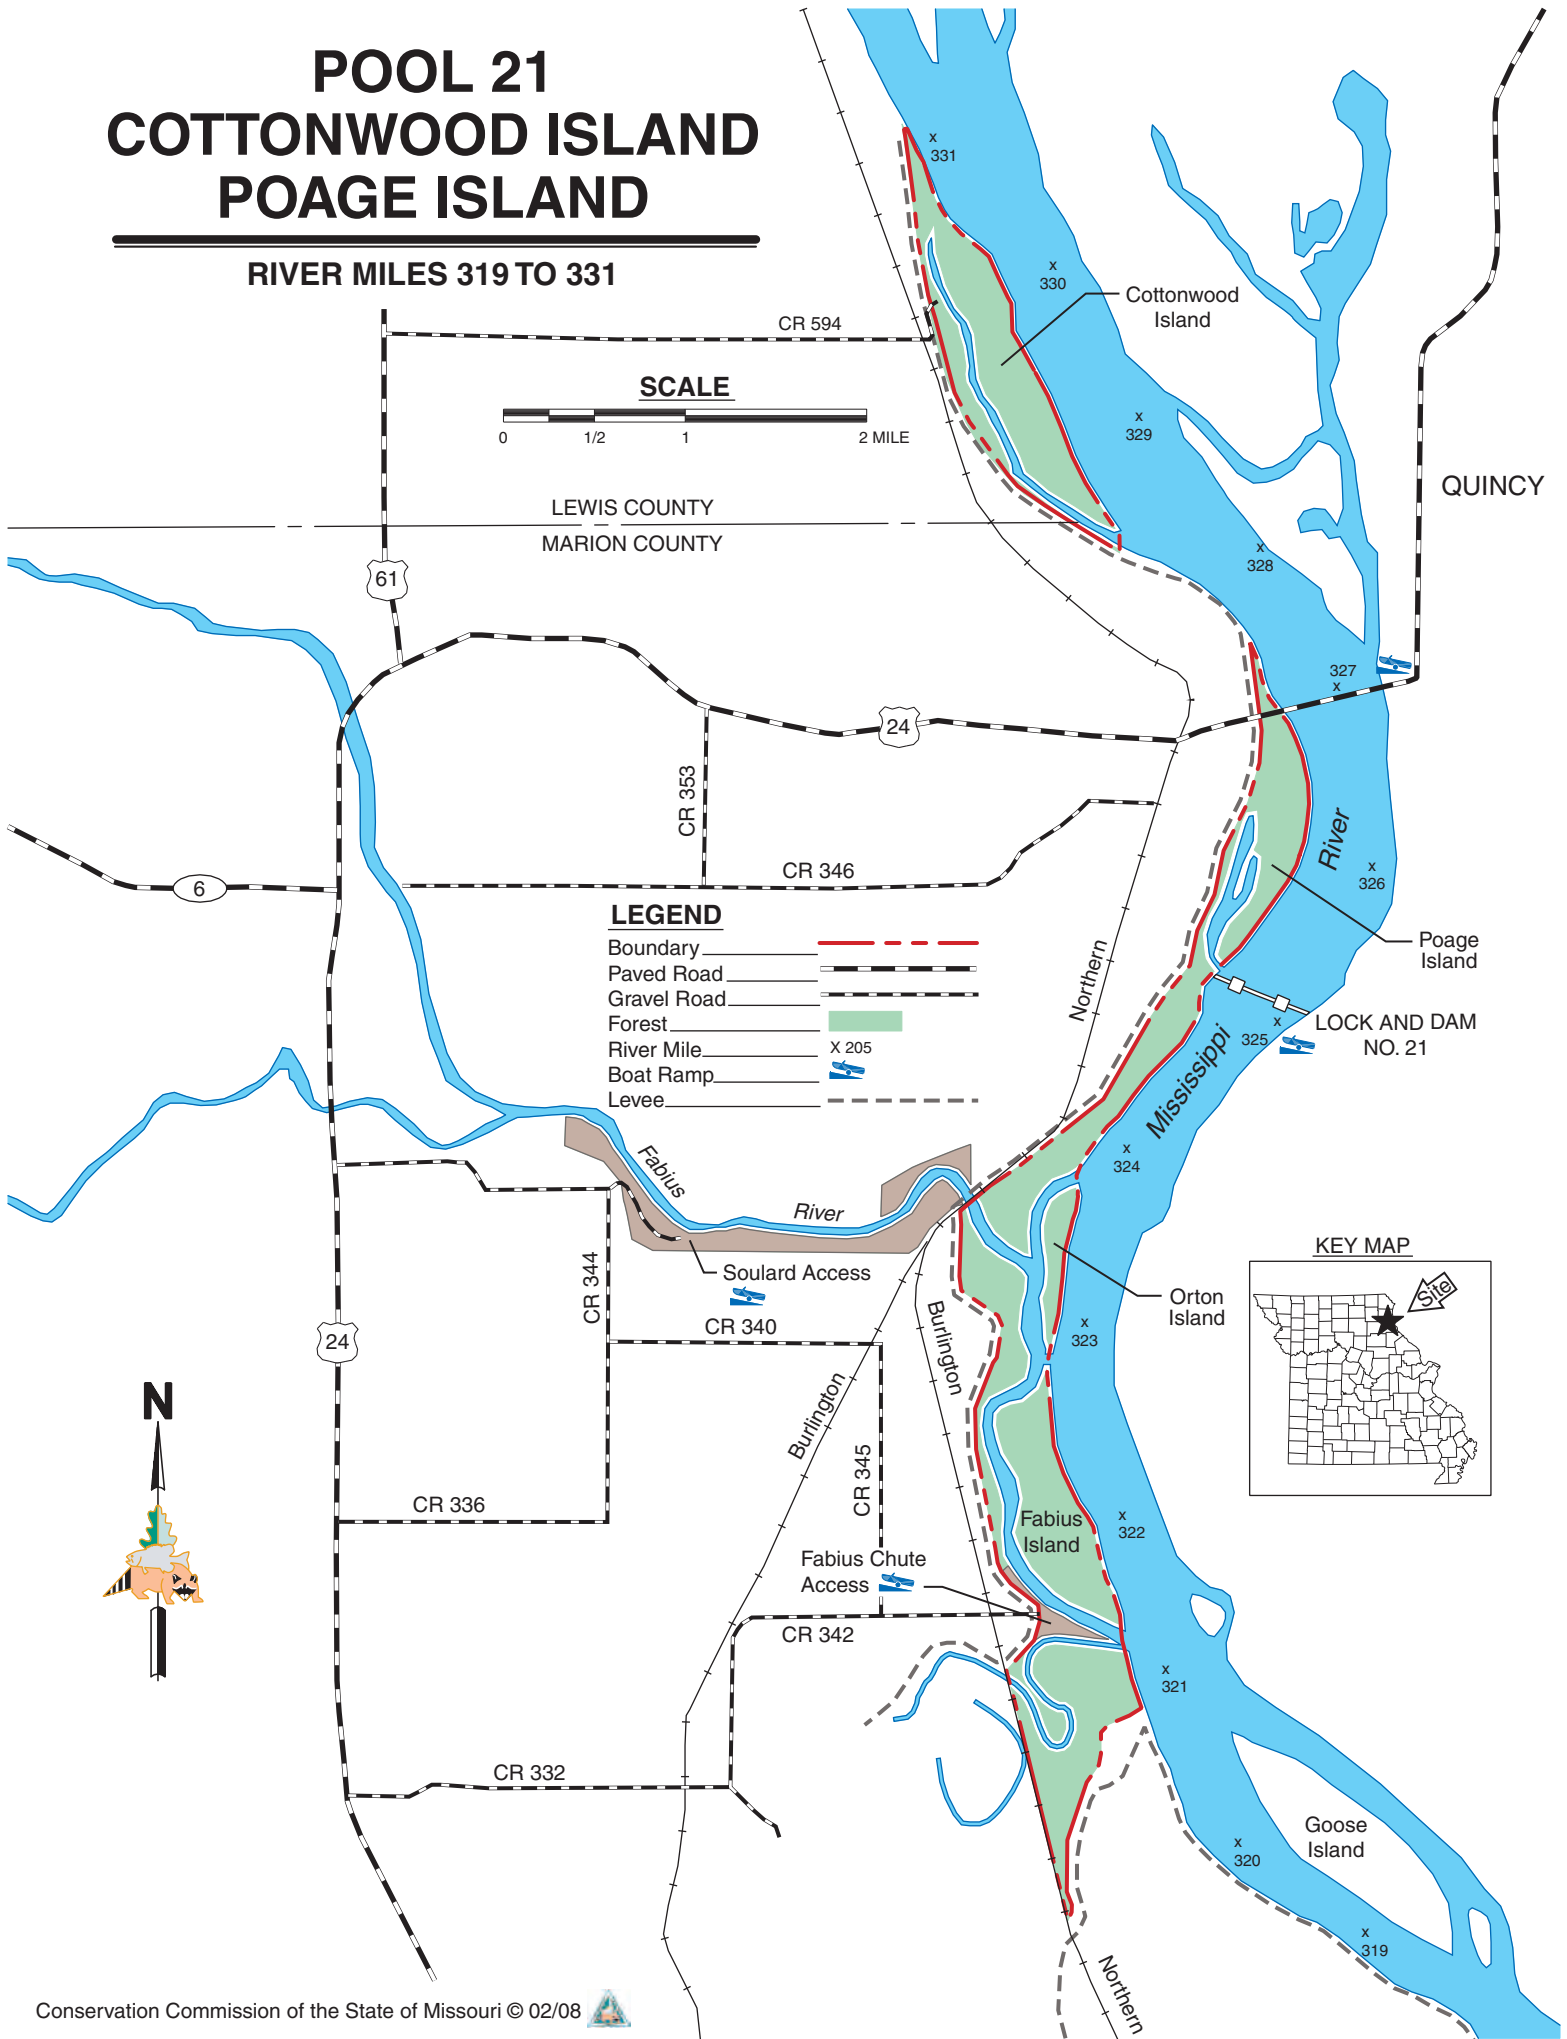

POOL 21 COTTONWOOD ISLAND POAGE ISLAND

RIVER MILES 319 TO 331

LEWIS COUNTY
MARION COUNTY

QUINCY

LEGEND

Boundary	
Paved Road	
Gravel Road	
Forest	
River Mile	
Boat Ramp	
Levee	

POOL 22 WHITNEY ISLAND BAY ISLAND

RIVER MILES 309 TO 316

SCALE

N

KEY MAP

LEGEND

- Boundary
- Paved Road
- Gravel Road
- Forest
- River Mile x205
- Boat Ramp M
- Parking Lot ■
- Levee

POOL 24 GILBERT ISLAND FRITZ ISLAND

RIVER MILES 285 TO 297

RIVER MILES 224 TO 228

VICINITY MAP

LEGEND

- Boundary
- Paved Road
- Gravel Road
- Forest
- River Mile

POOL 26 MASON ISLAND

RIVER MILES 215 TO 220

LEGEND

- Boundary
 - Paved Road
 - Gravel Road
 - Levee
 - Parking Lot
 - Forest
 - Boat Ramp (Small Boats)
 - Hunting Blind A-54
 - River Mile X 205
 - Boat Pull-Over
- Restricted Waterfowl Hunting
- Restricted Waterfowl Hunting and Archery Only for Deer

**POOL 26
DRESSER ISLAND AND
WEST ALTON GROUP**

RIVER MILES 203 TO 209

To West Alton