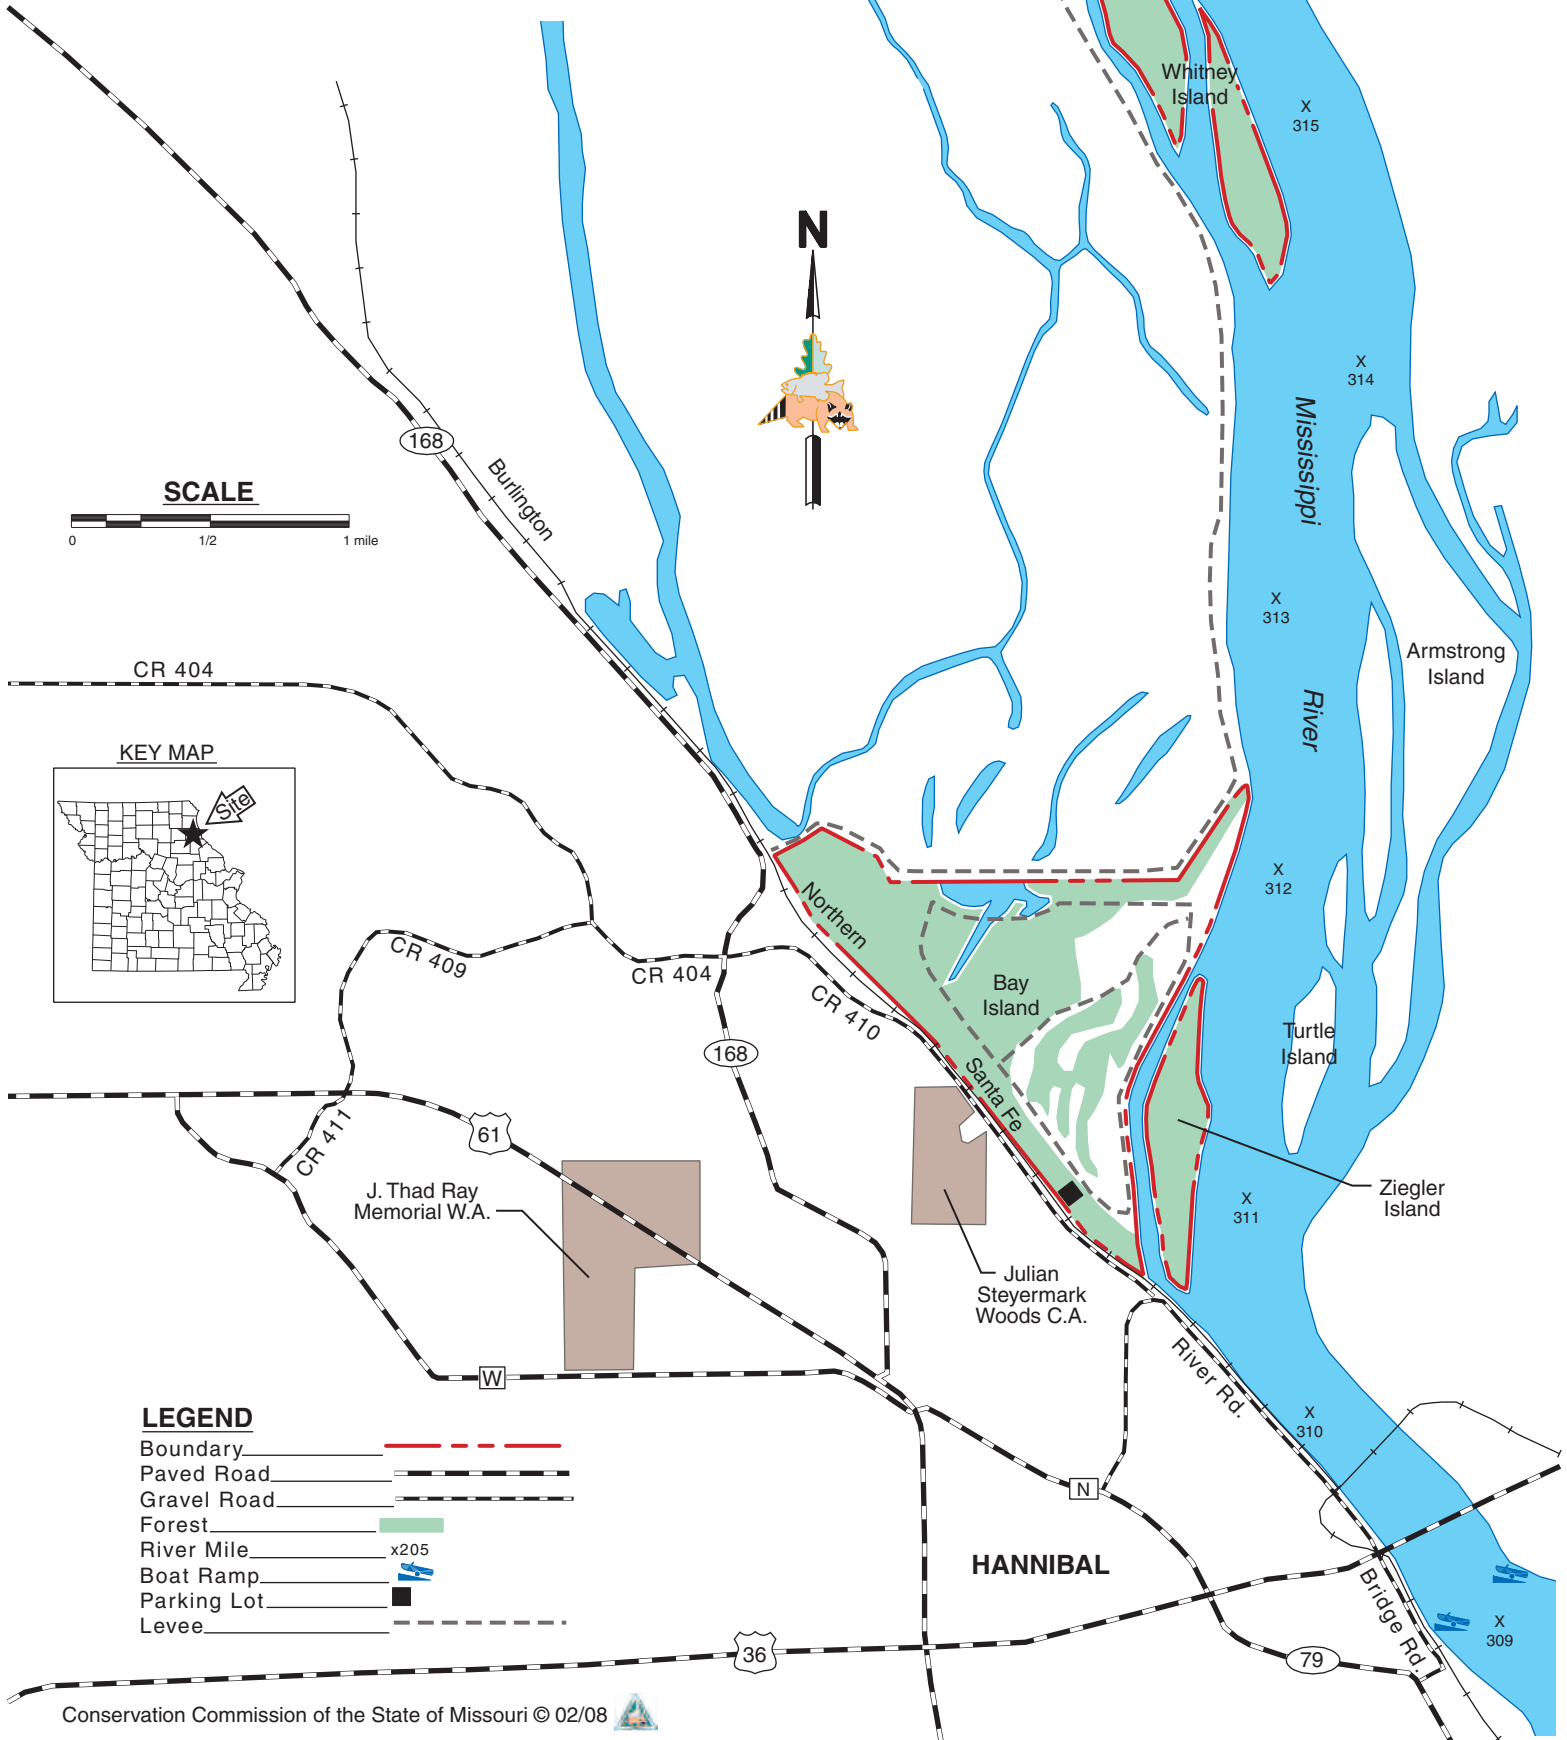

POOL 22 WHITNEY ISLAND BAY ISLAND

RIVER MILES 309 TO 316

SCALE

N

KEY MAP