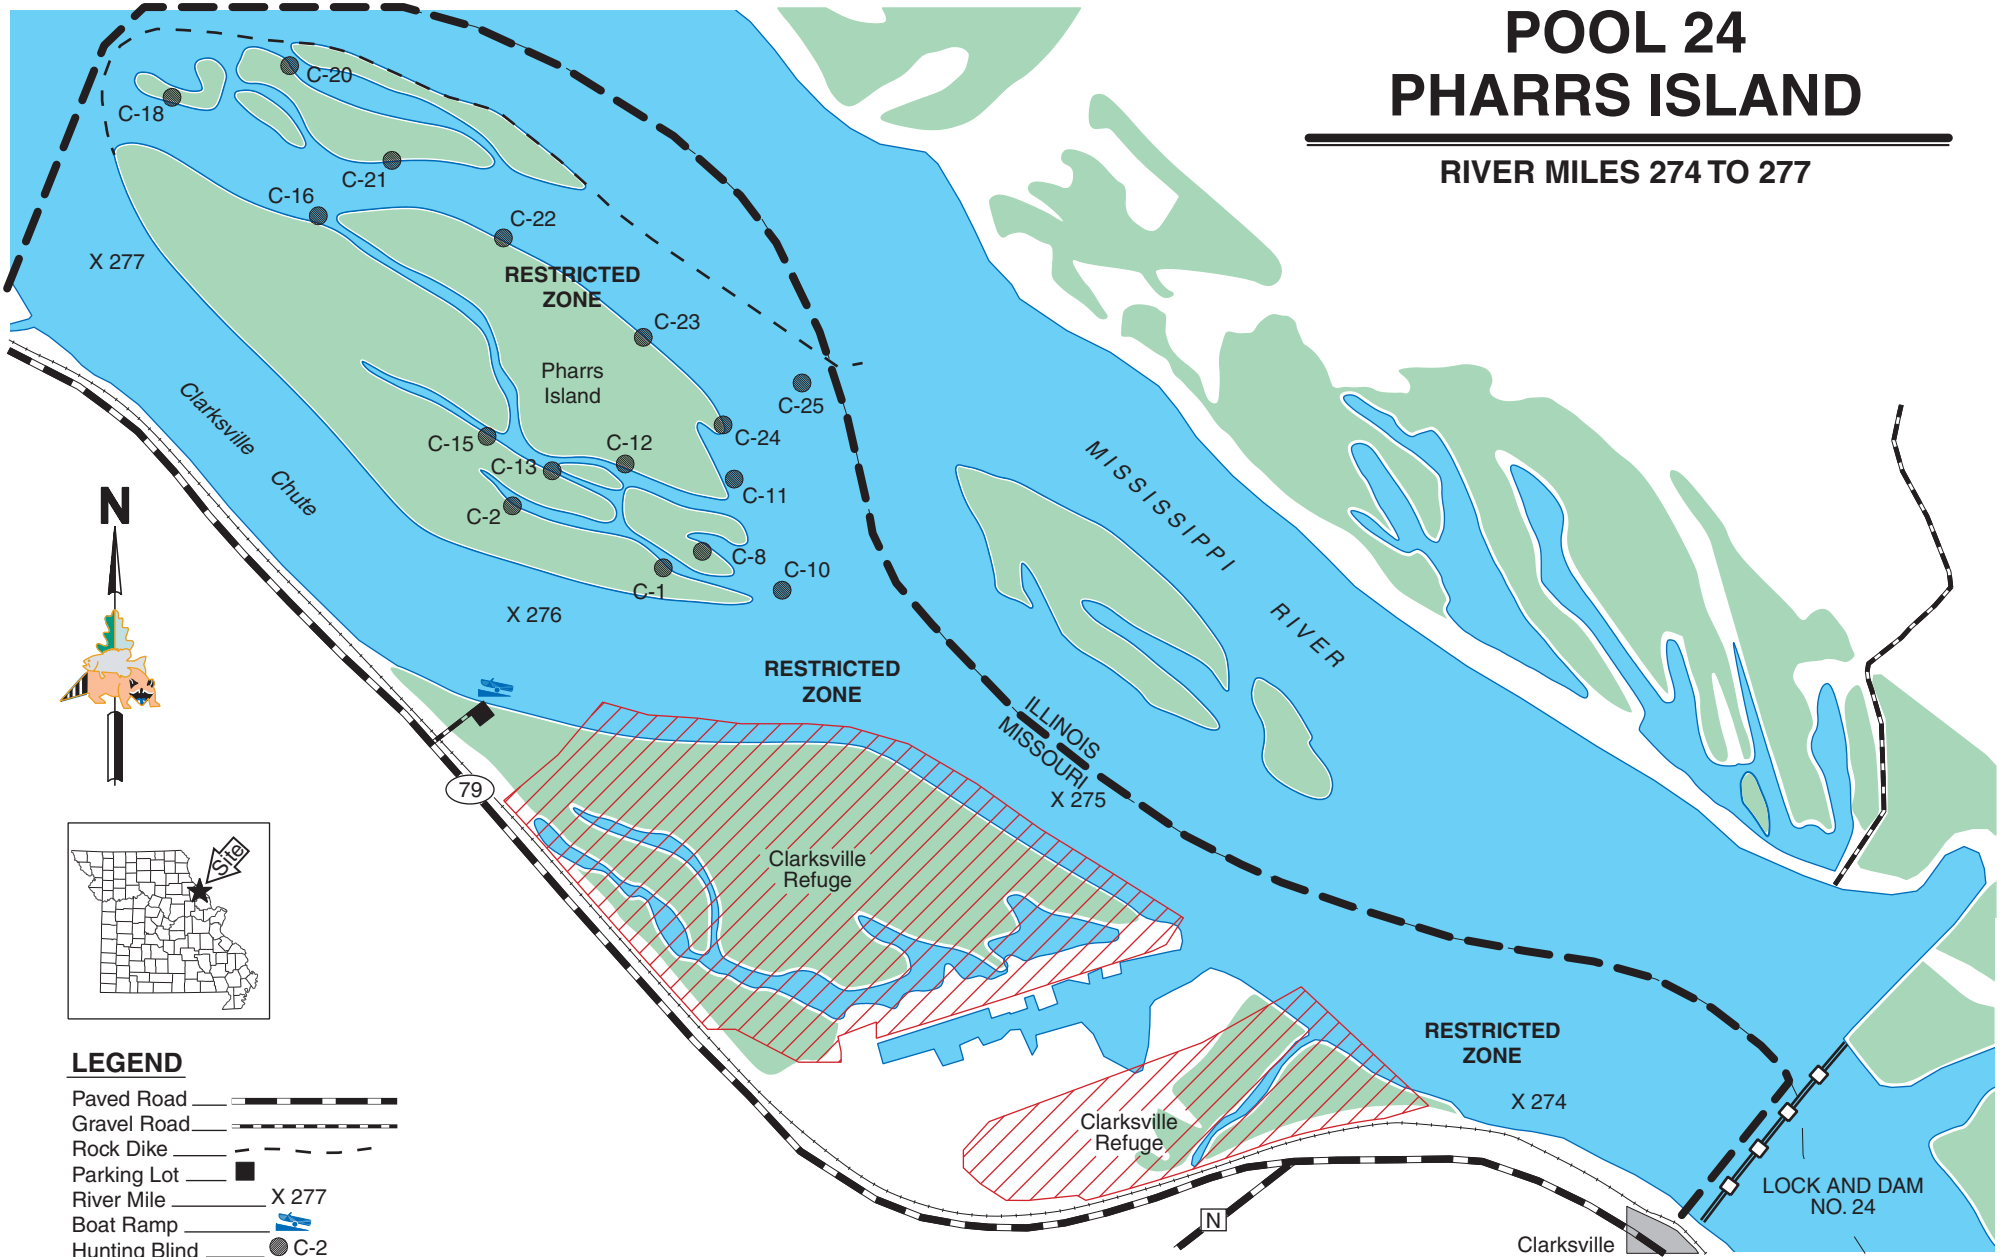

POOL 24 PHARRS ISLAND

RIVER MILES 274 TO 277

LEGEND

- Paved Road ————
- Gravel Road ————
- Rock Dike ————
- Parking Lot —■
- River Mile ——— X 277
- Boat Ramp ———
- Hunting Blind —● C-2
- Forest ———
- Railroad ———

SCALE