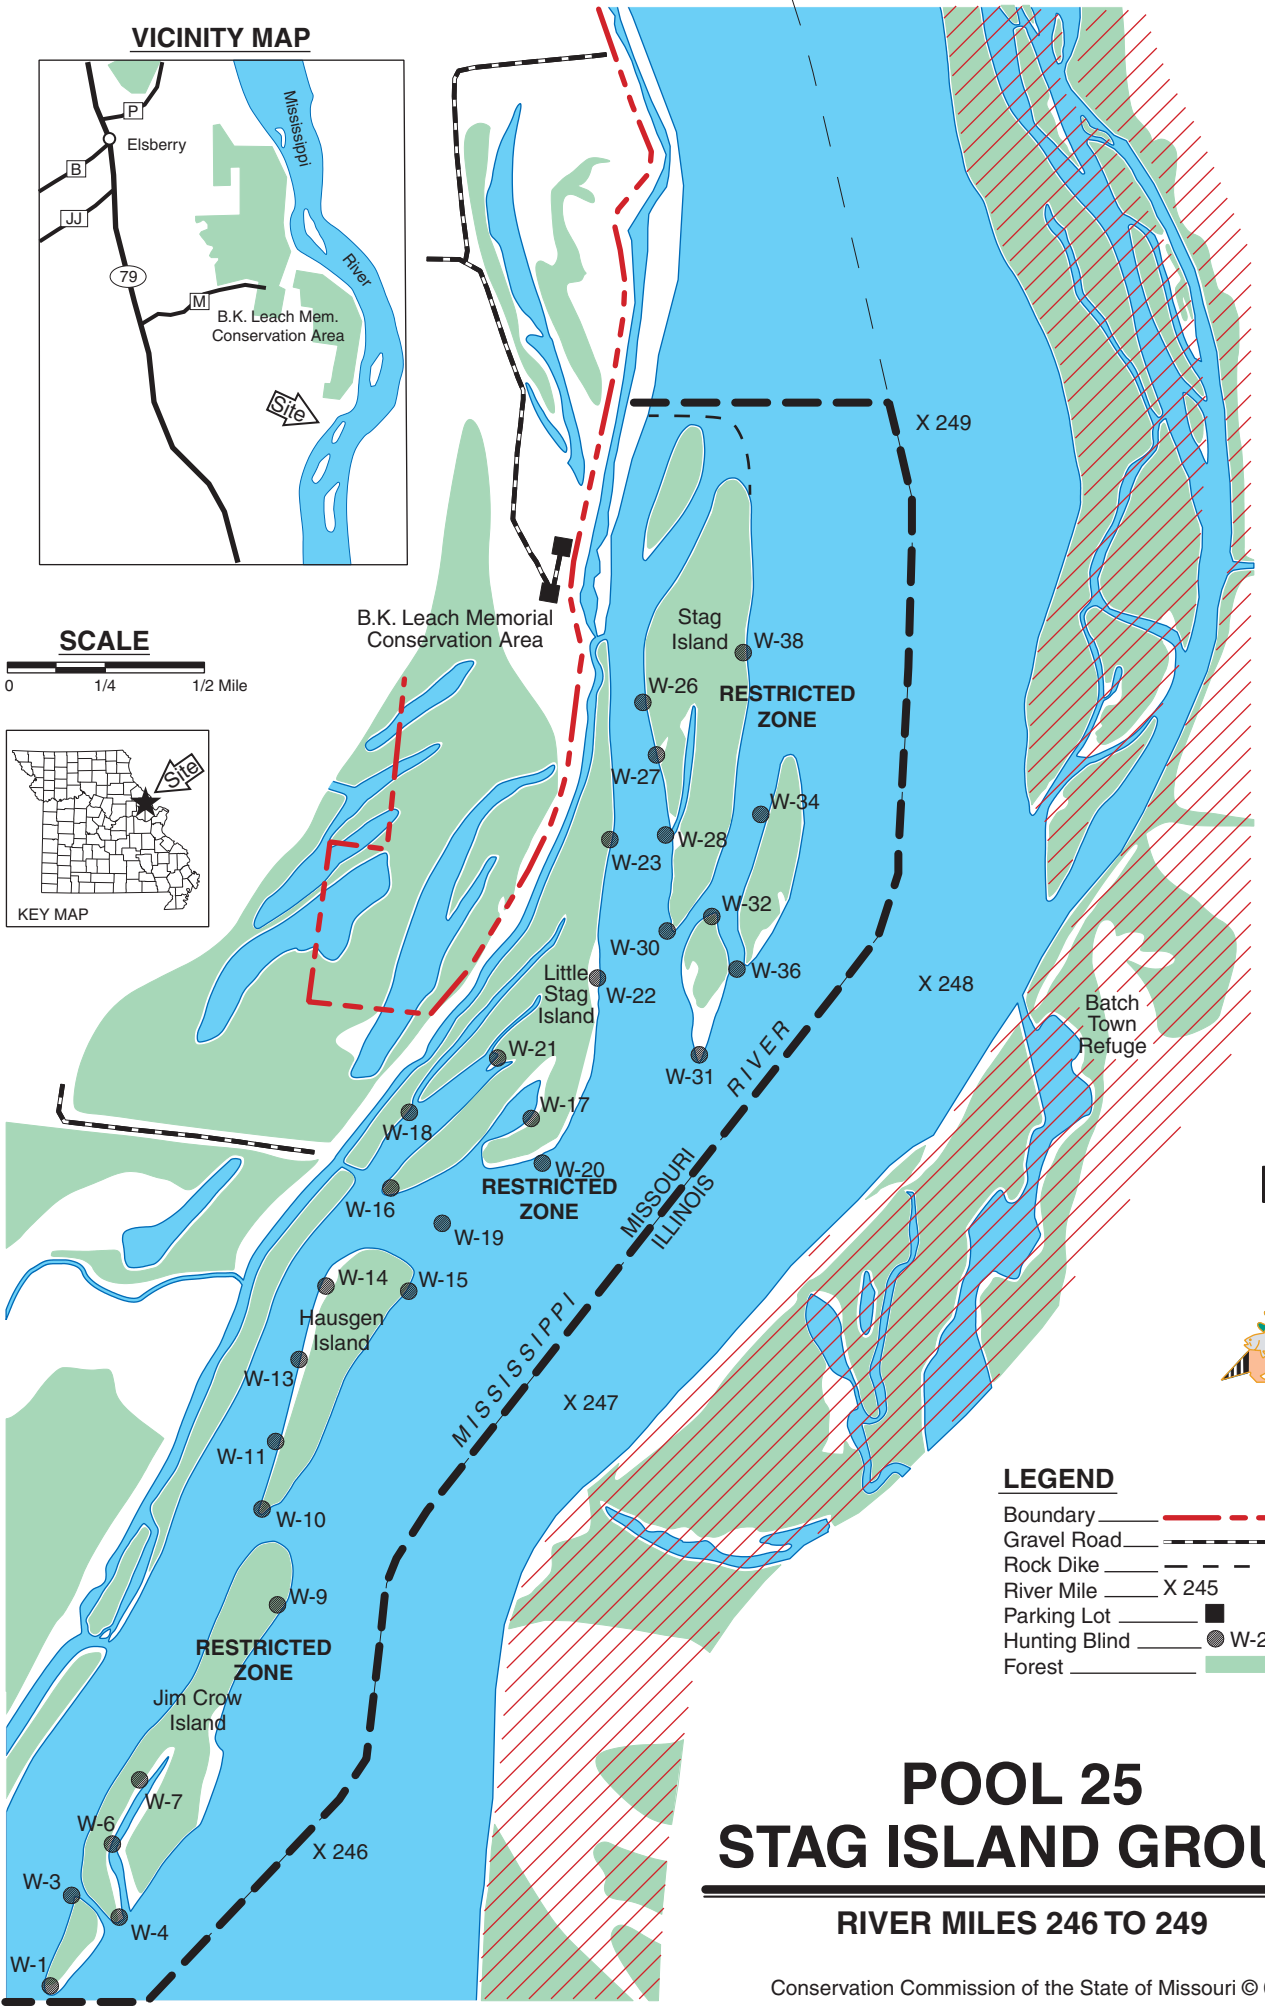

POOL 21 COTTONWOOD ISLAND POAGE ISLAND

RIVER MILES 319 TO 331

LEWIS COUNTY
MARION COUNTY

QUINCY

LEGEND

Boundary	
Paved Road	
Gravel Road	
Forest	
River Mile	
Boat Ramp	
Levee	

POOL 22 WHITNEY ISLAND BAY ISLAND

SCALE

POOL 25 MOZIER ISLAND TO STERLING ISLAND

RIVER MILES 261 TO 251

LEGEND

- Boundary
- Paved Road
- Gravel Road
- River Mile
- Forest
- Boat Ramp

SCALE

VICINITY MAP

SCALE

RIVER MILES 224 TO 228

VICINITY MAP

LEGEND

- Boundary
- Paved Road
- Gravel Road
- Forest
- River Mile

POOL 26 MASON ISLAND

RIVER MILES 215 TO 220

LEGEND

- Boundary
 - Paved Road
 - Gravel Road
 - Levee
 - Parking Lot
 - Forest
 - Boat Ramp (Small Boats)
 - Hunting Blind A-54
 - River Mile X 205
 - Boat Pull-Over
- Restricted Waterfowl Hunting
- Restricted Waterfowl Hunting and Archery Only for Deer

**POOL 26
DRESSER ISLAND AND
WEST ALTON GROUP**

RIVER MILES 203 TO 209

To West Alton