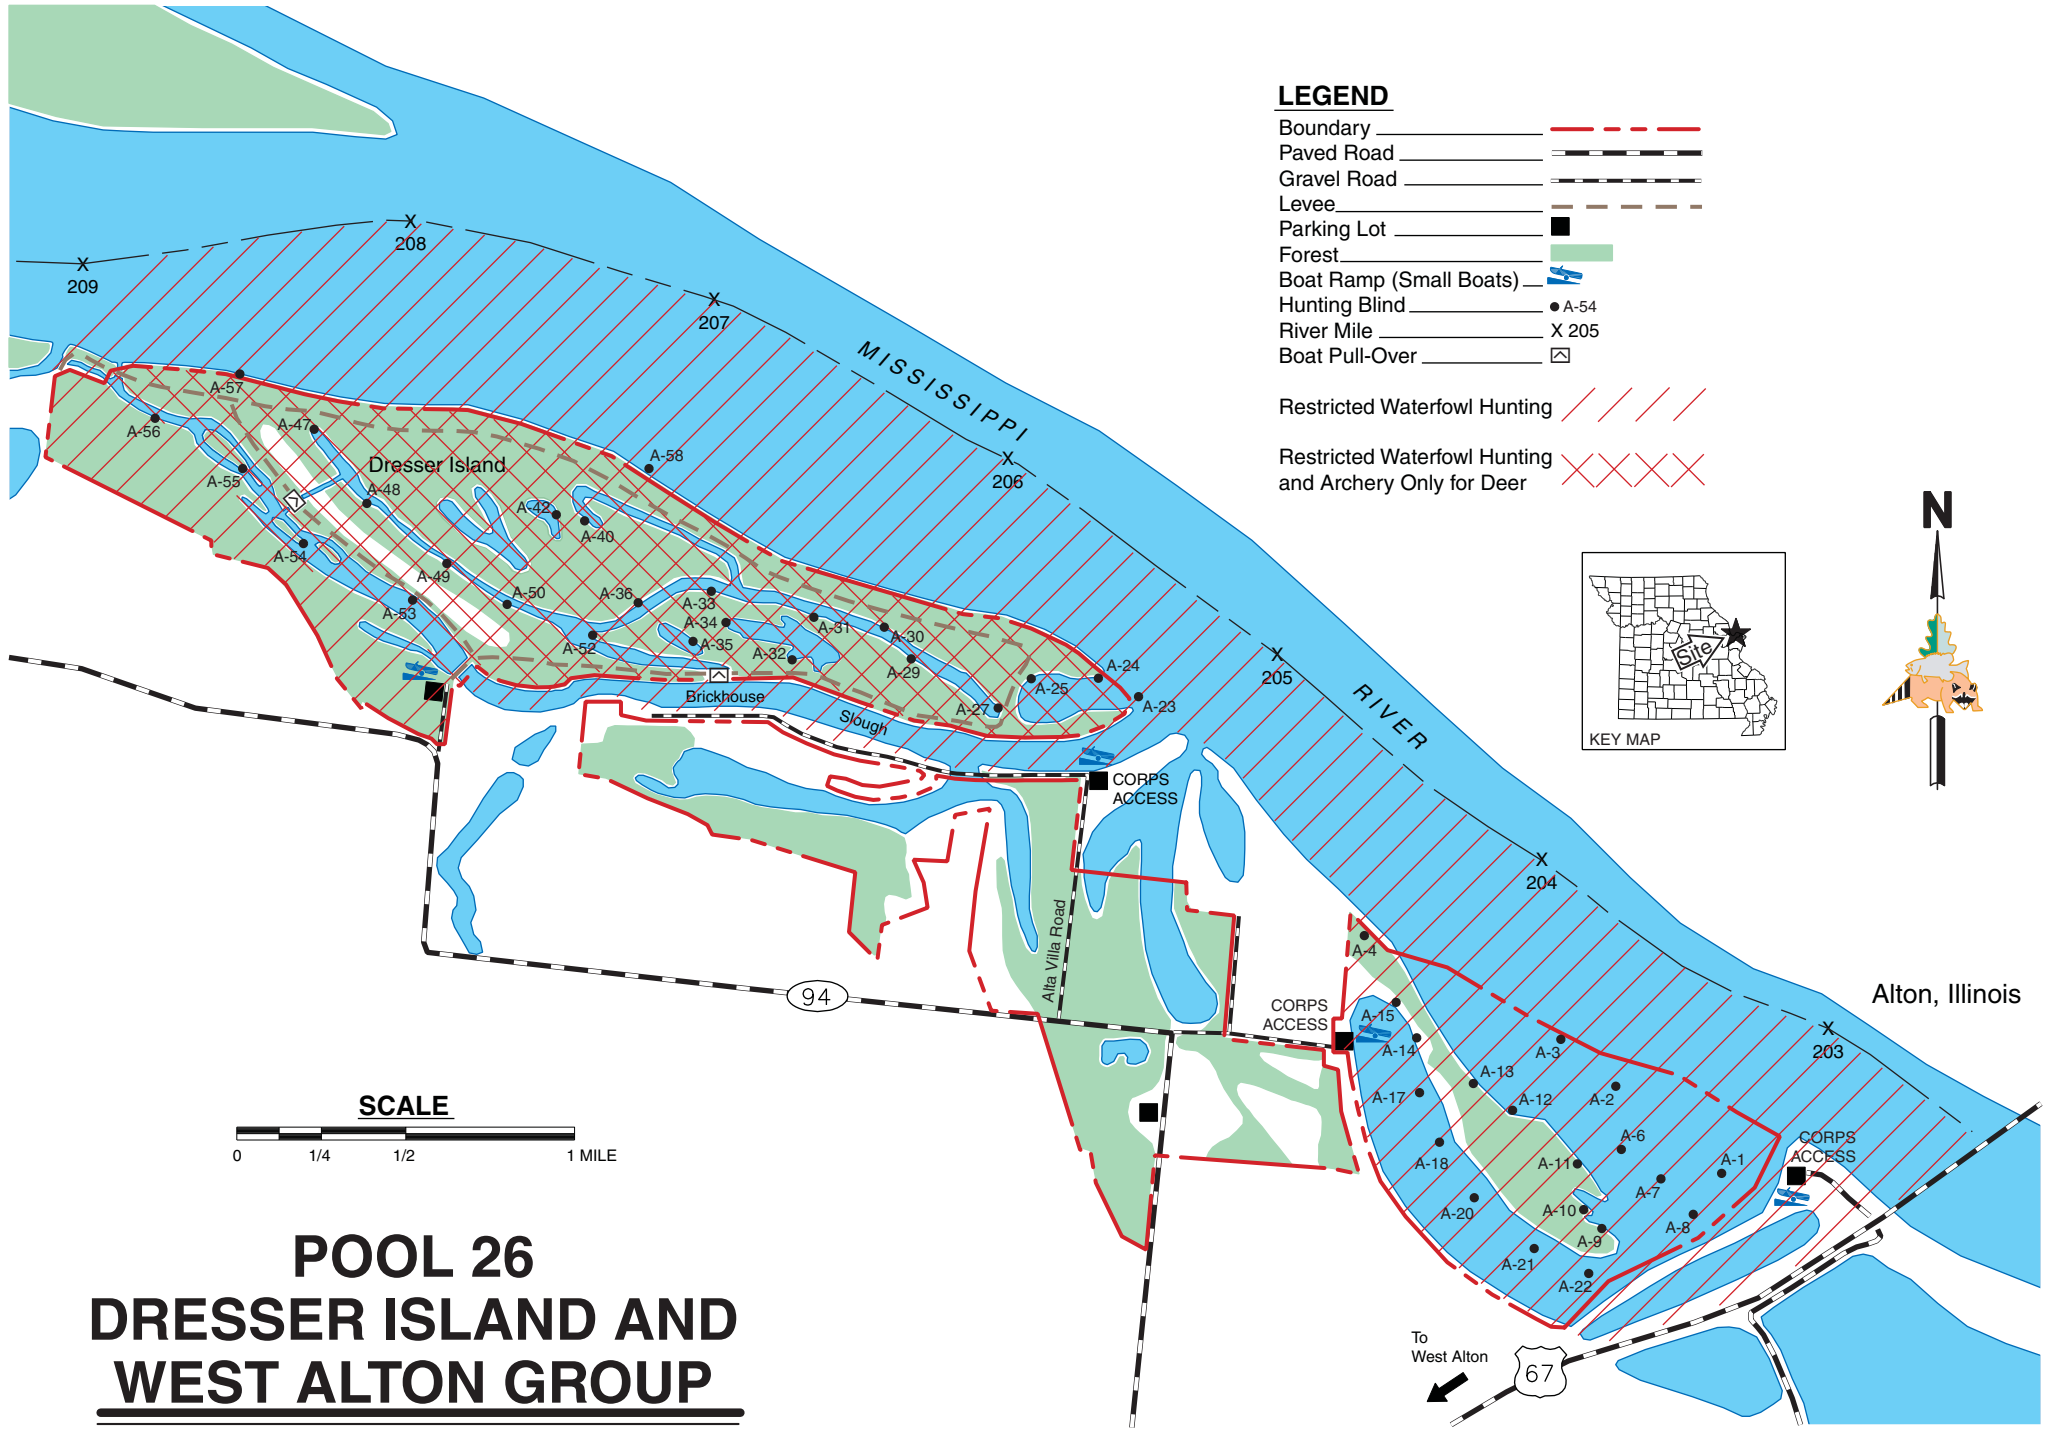

POOL 21 COTTONWOOD ISLAND POAGE ISLAND

RIVER MILES 319 TO 331

LEWIS COUNTY
MARION COUNTY

QUINCY

LEGEND

Boundary	
Paved Road	
Gravel Road	
Forest	
River Mile	
Boat Ramp	
Levee	

POOL 22 WHITNEY ISLAND BAY ISLAND

LEGEND

- Boundary ————
- Gravel Road ————
- Rock Dike ————
- River Mile ——— X 245
- Parking Lot ———●
- Hunting Blind ———● W-22
- Forest ———■

**POOL 25
STAG ISLAND GROUP**

RIVER MILES 246 TO 249

POOL 26 BOLTER ISLAND AND DARDENNE ISLAND

RIVER MILES 224 TO 228

VICINITY MAP

LEGEND

- Boundary
- Paved Road
- Gravel Road
- Forest
- River Mile

POOL 26 MASON ISLAND

RIVER MILES 215 TO 220

LEGEND

- Boundary
 - Paved Road
 - Gravel Road
 - Levee
 - Parking Lot
 - Forest
 - Boat Ramp (Small Boats)
 - Hunting Blind A-54
 - River Mile X 205
 - Boat Pull-Over
- Restricted Waterfowl Hunting
- Restricted Waterfowl Hunting and Archery Only for Deer

**POOL 26
DRESSER ISLAND AND
WEST ALTON GROUP**

RIVER MILES 203 TO 209

To West Alton