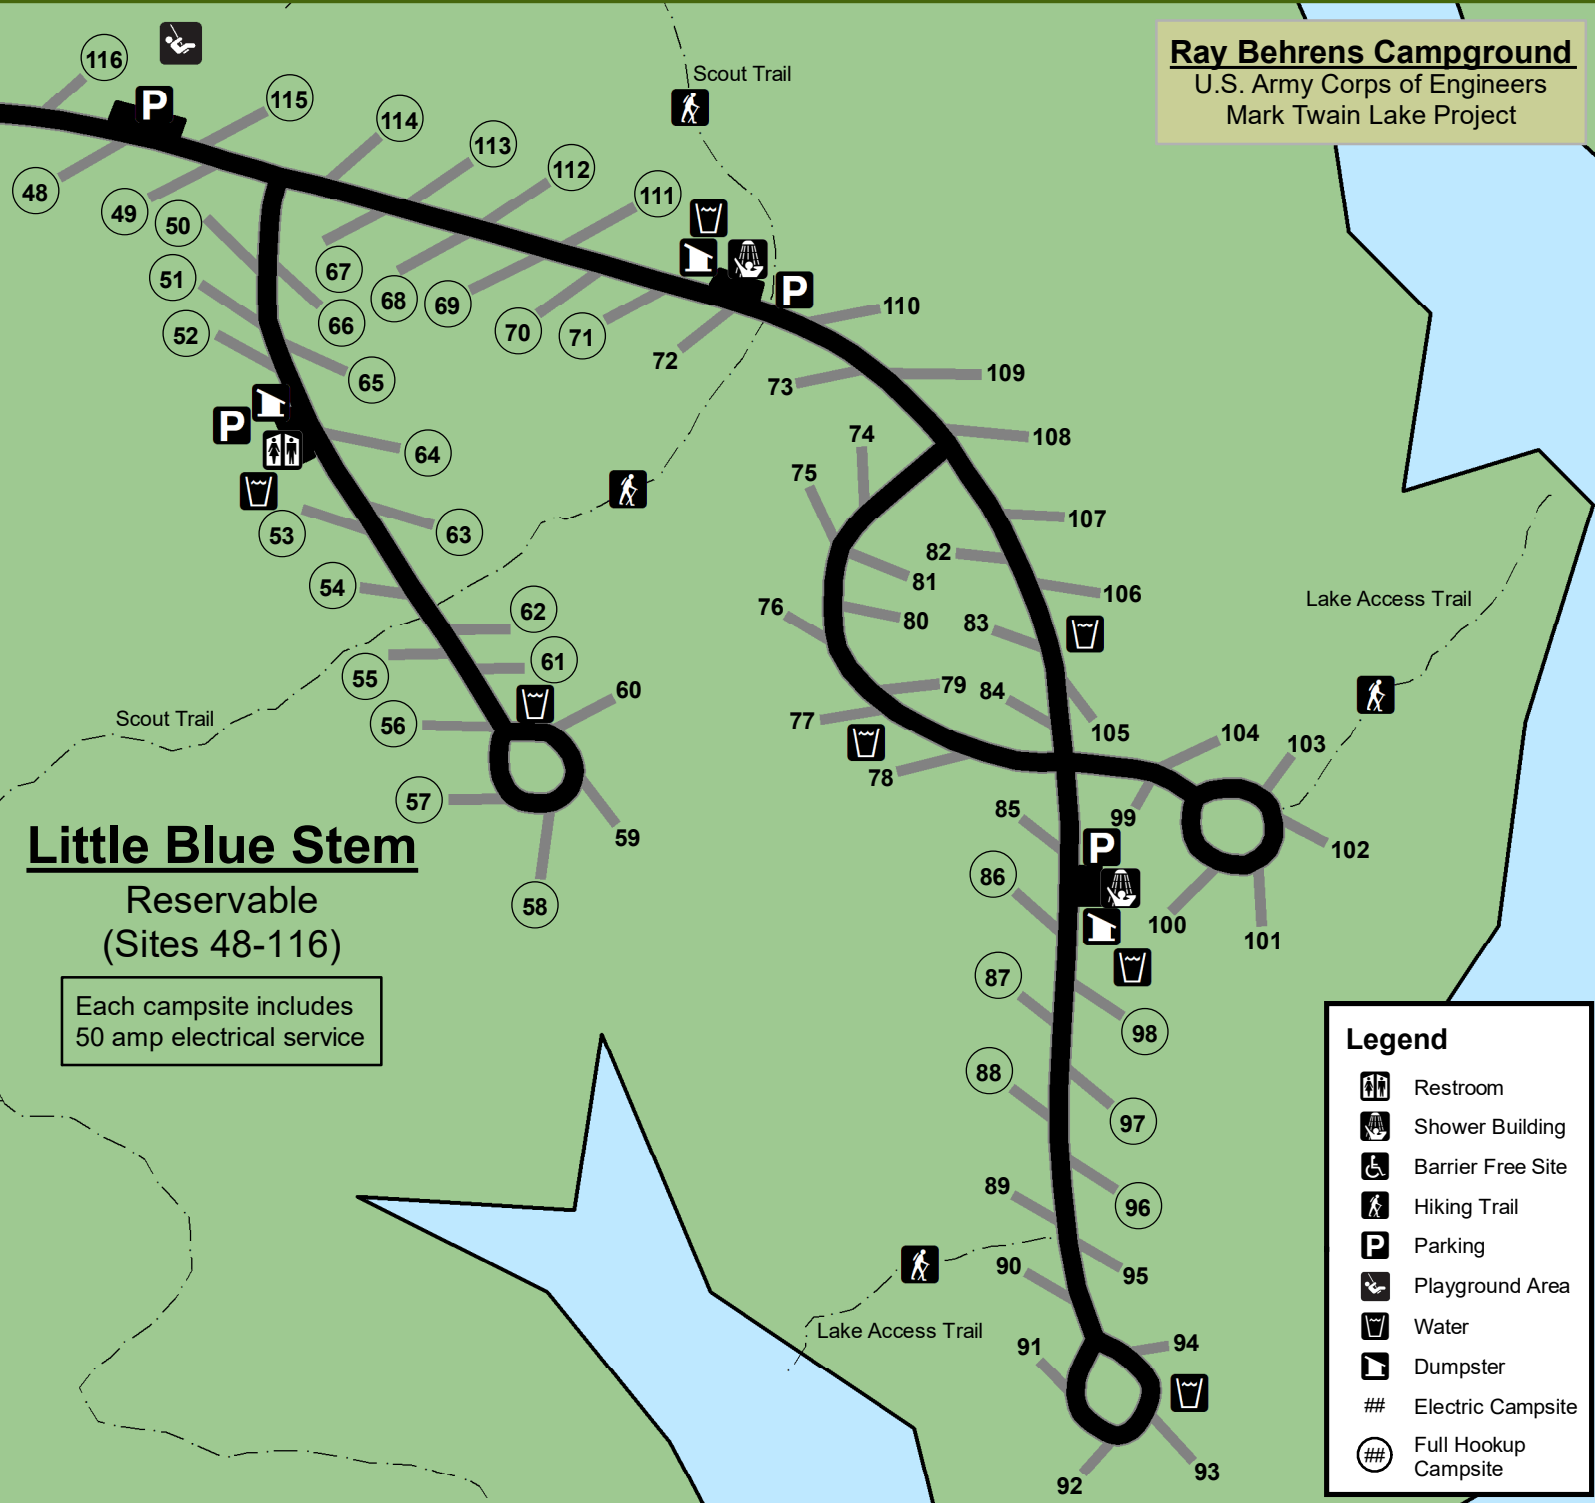

Ray Behrens Campground

U.S. Army Corps of Engineers
Mark Twain Lake Project

Little Blue Stem

Reservable
(Sites 48-116)

Each campsite includes
50 amp electrical service

Legend

- Restroom
- Shower Building
- Barrier Free Site
- Hiking Trail
- Parking
- Playground Area
- Water
- Dumpster
- Electric Campsite
- Full Hookup Campsite