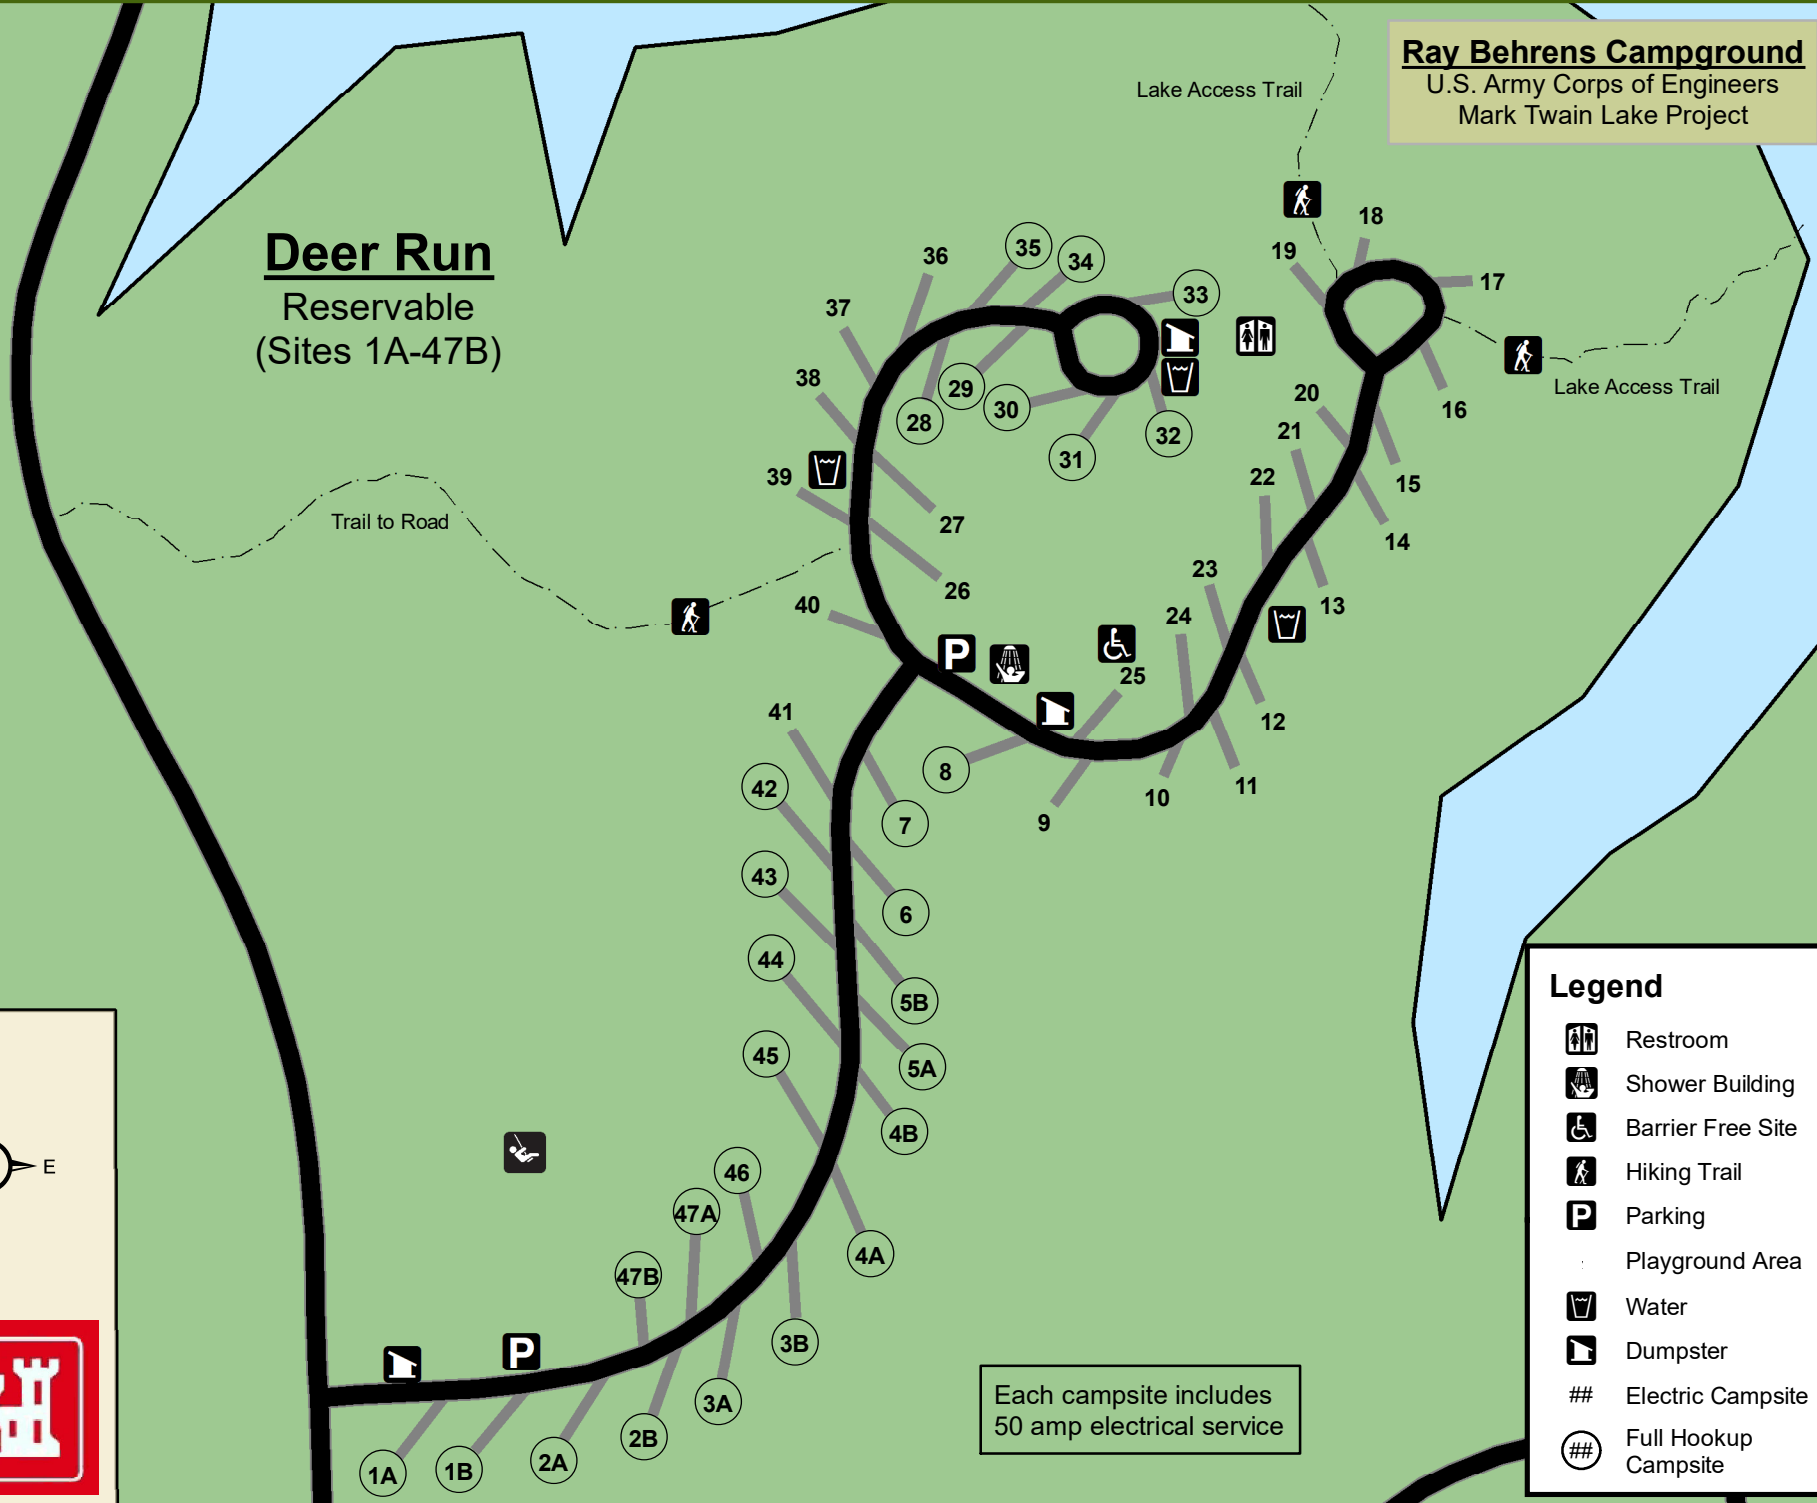

Ray Behrens Campground
 U.S. Army Corps of Engineers
 Mark Twain Lake Project

Deer Run
 Reservable
 (Sites 1A-47B)

Each campsite includes
 50 amp electrical service

Legend

- Restroom
- Shower Building
- Barrier Free Site
- Hiking Trail
- Parking
- Playground Area
- Water
- Dumpster
- Electric Campsite
- Full Hookup Campsite