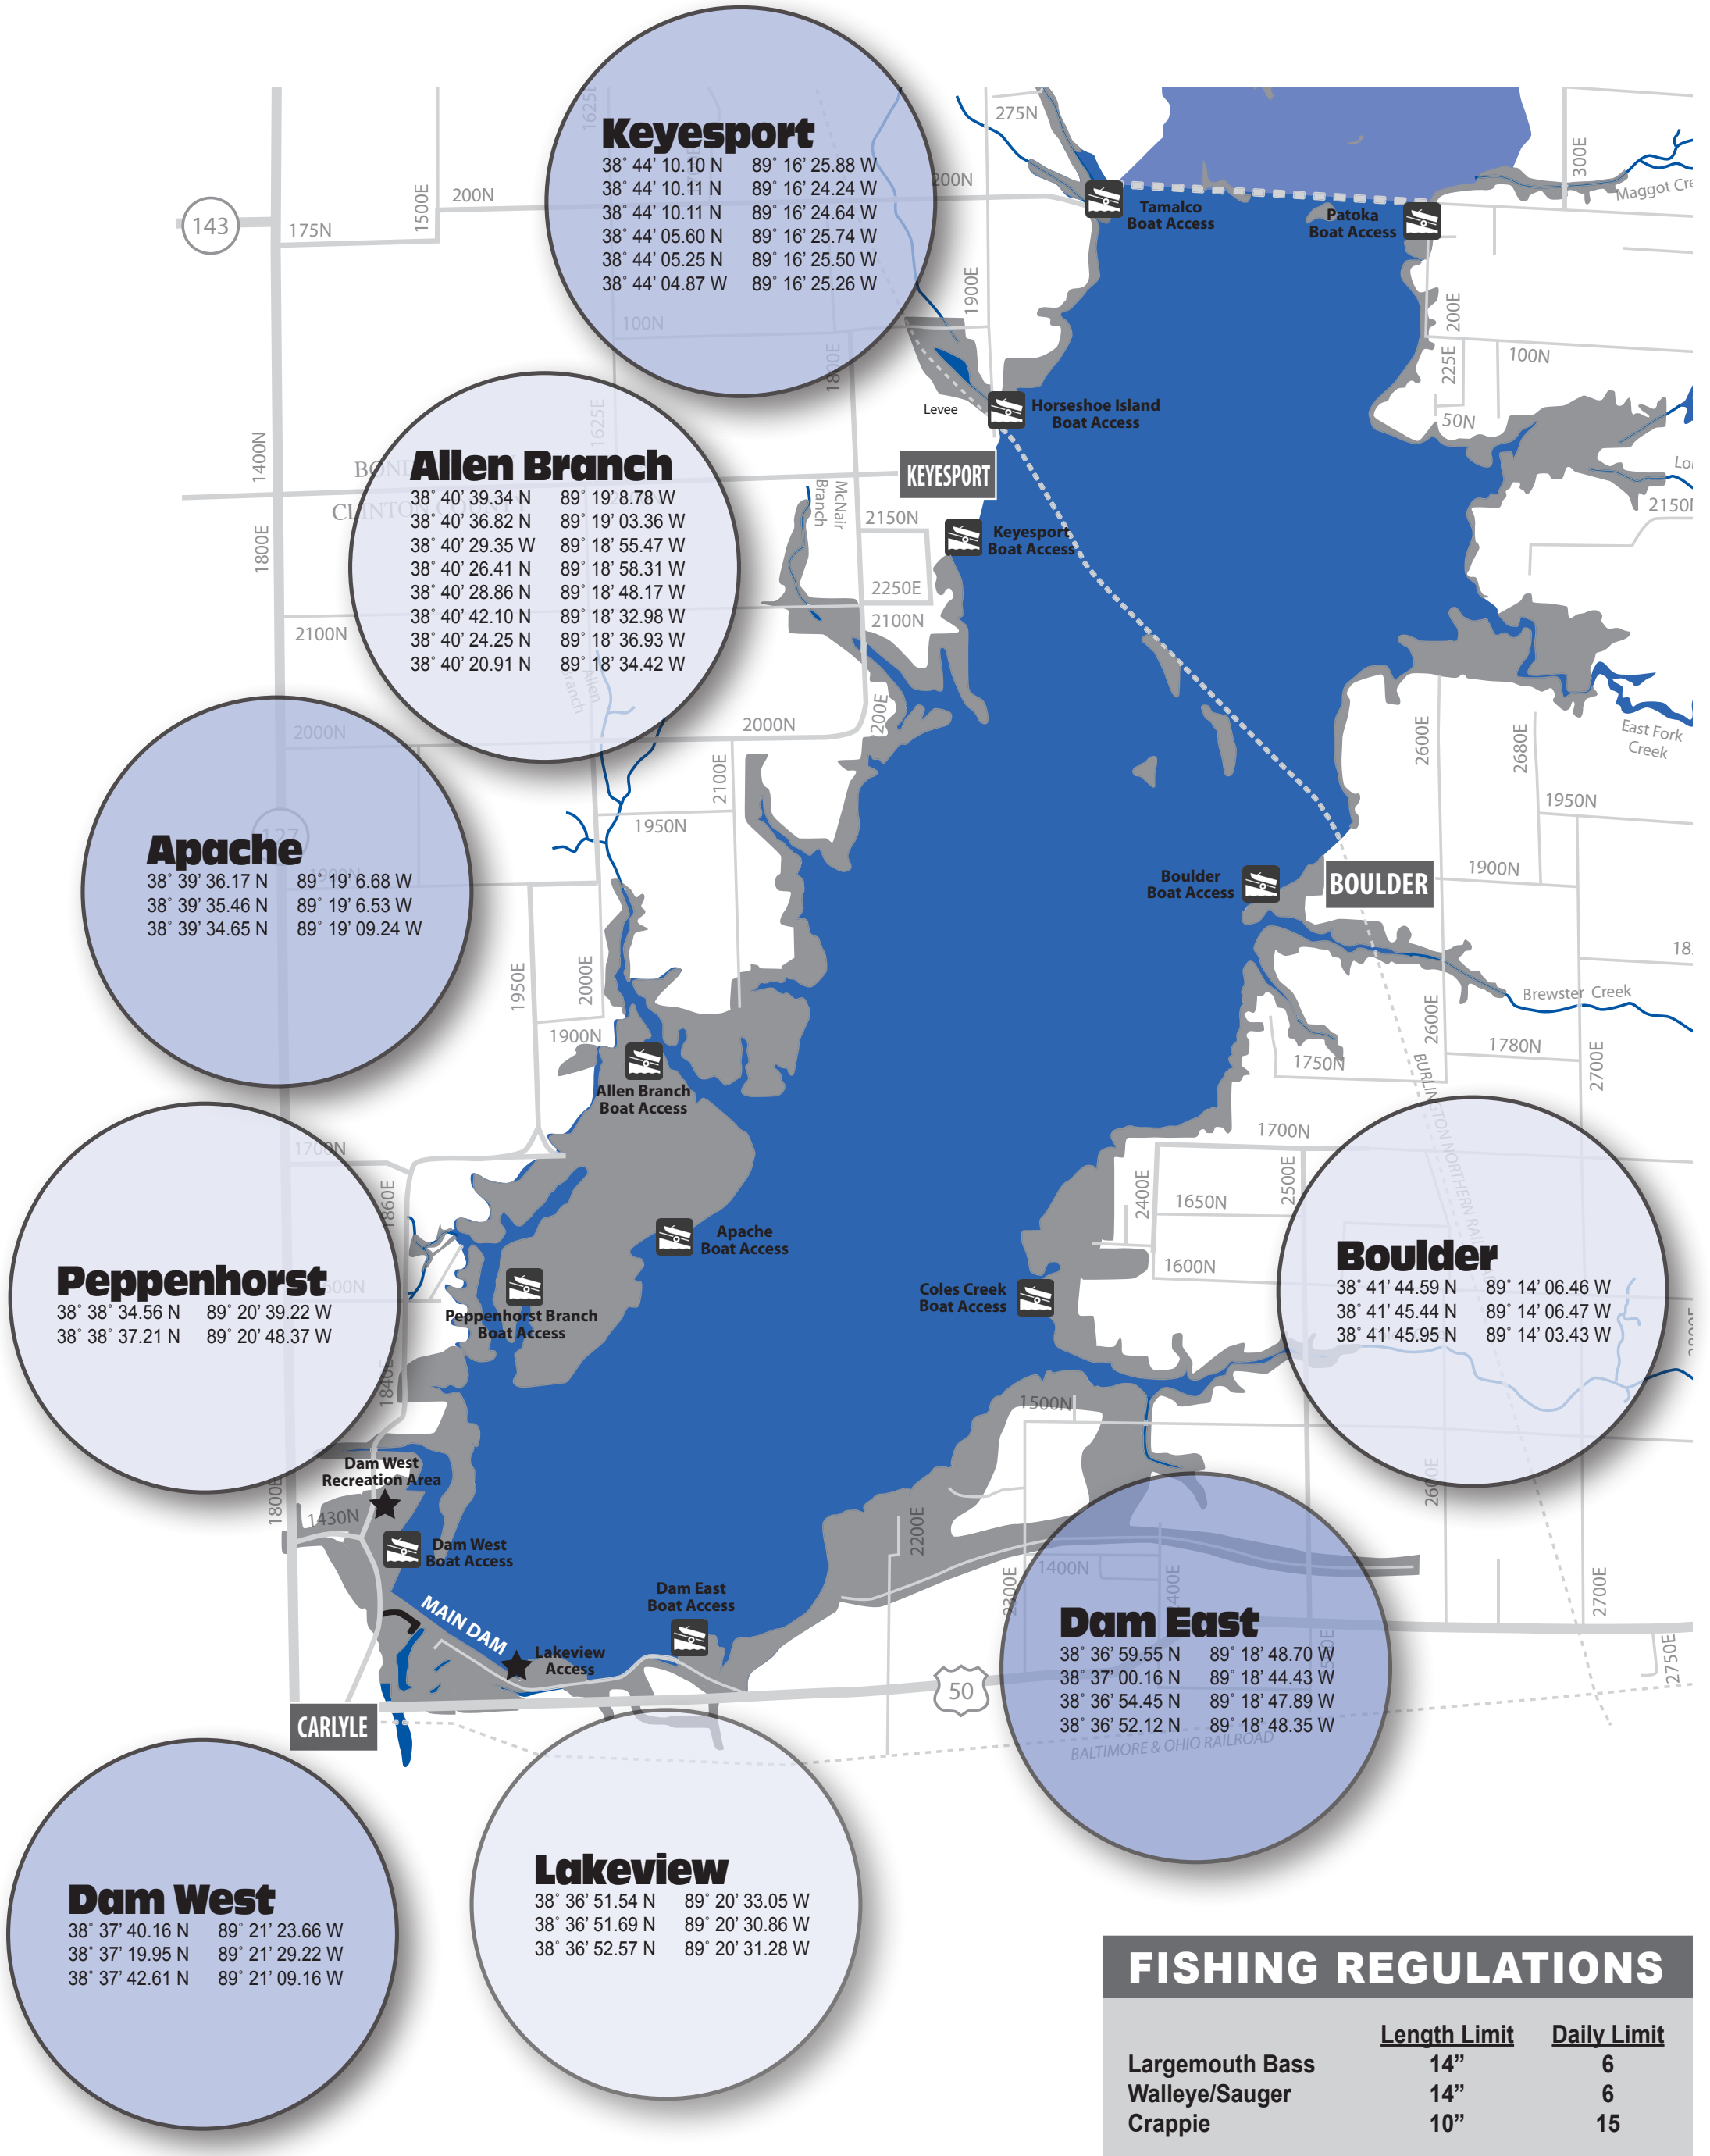

CARLYLE LAKE Fishing Hot Spots

Plan your next fishing trip to Carlyle Lake by using the Carlyle Lake Fishing Hot Spots map as your guide. This map highlights some of the areas where the U.S. Army Corps of Engineers and the Illinois Department of Natural Resources have created artificial habitat to attract fish.

FISHING REGULATIONS		
	Length Limit	Daily Limit
Largemouth Bass	14"	6
Walleye/Sauger	14"	6
Crappie	10"	15