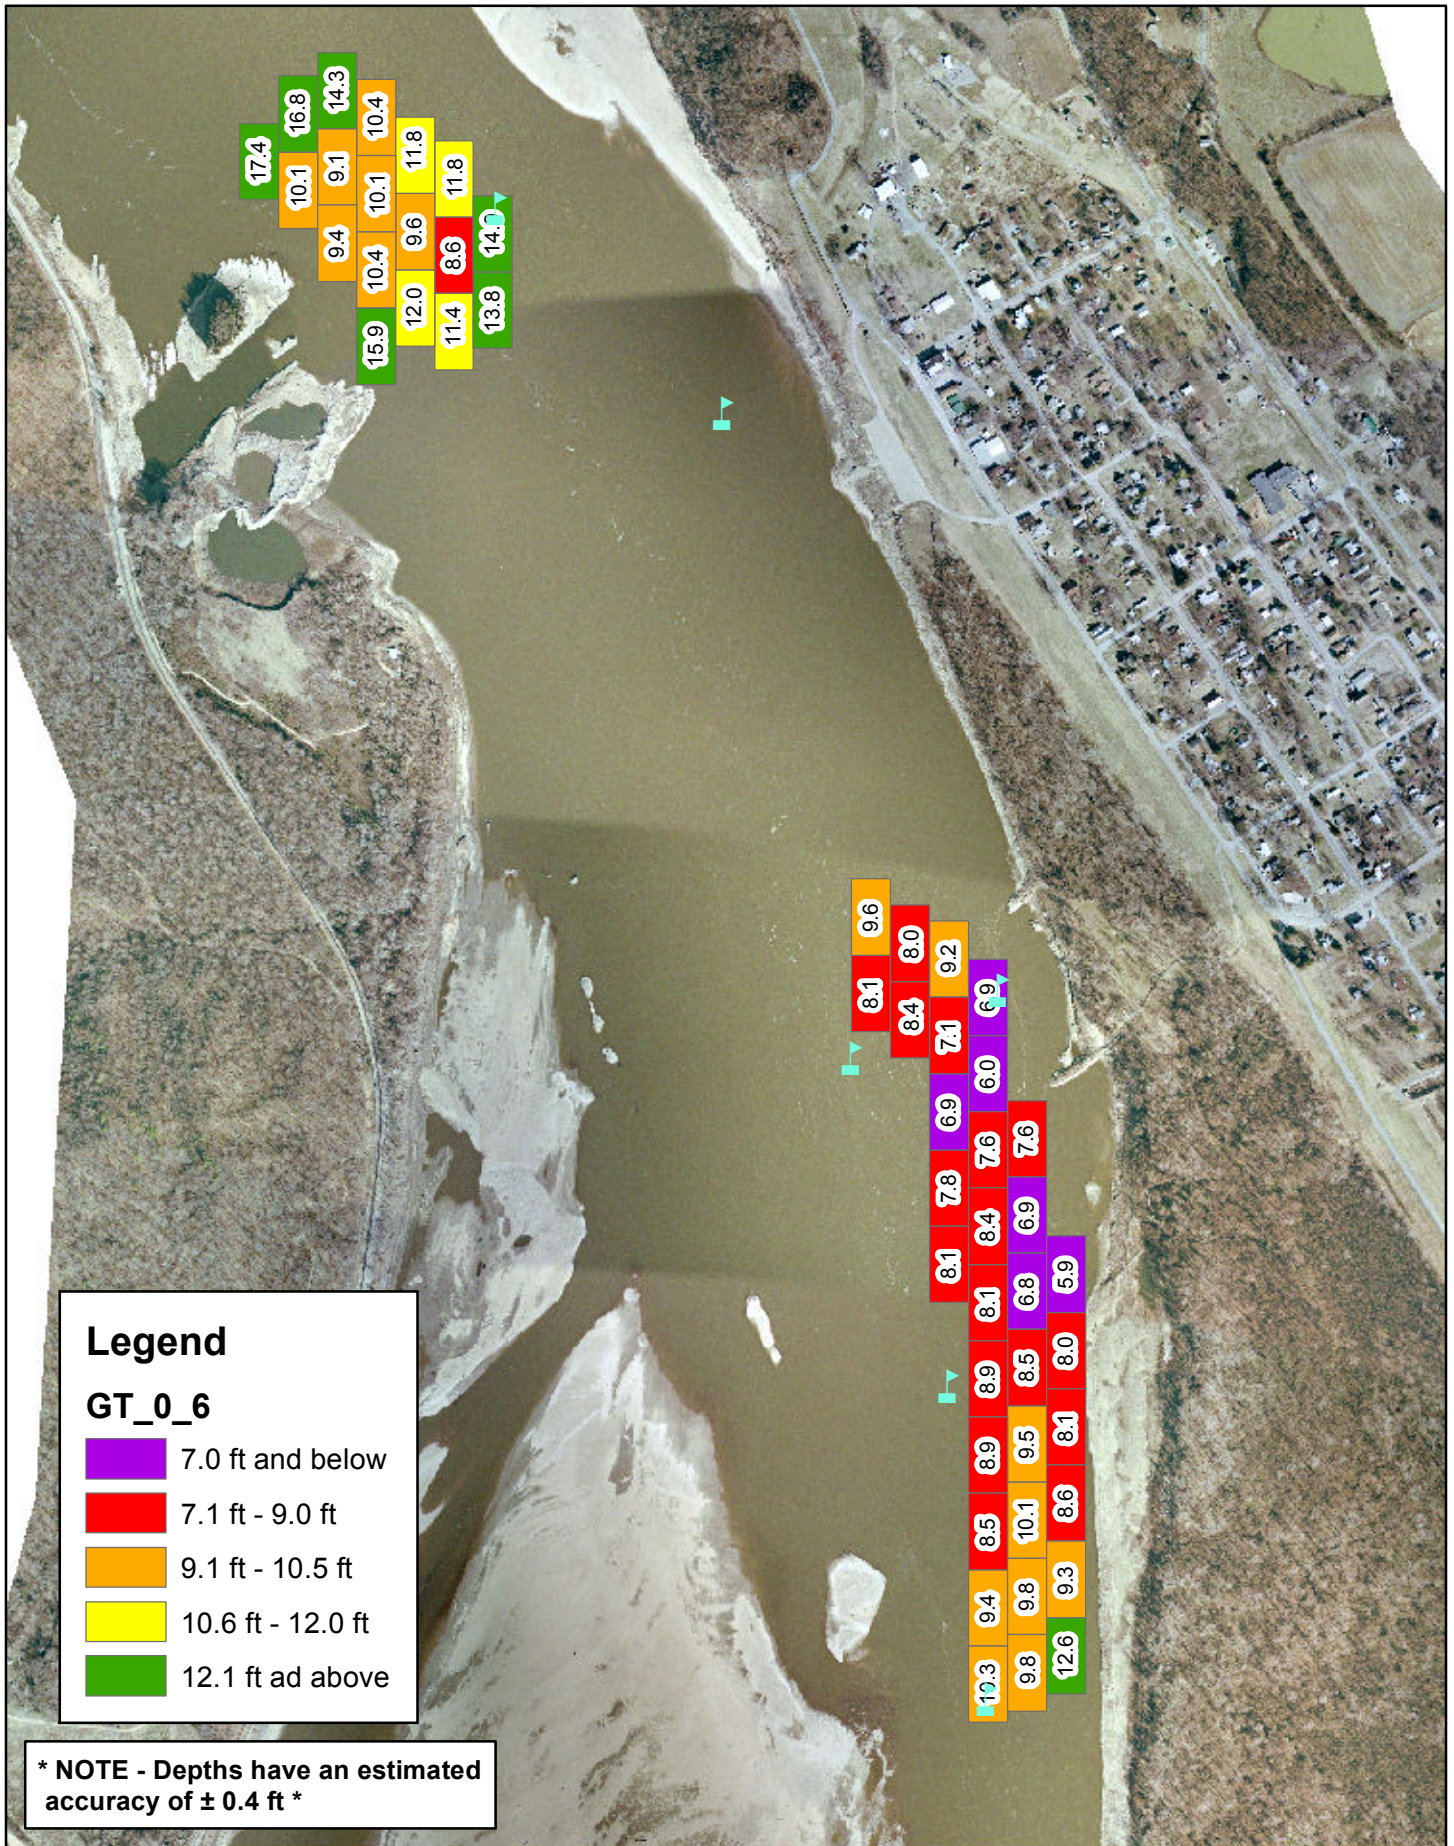

PLATE
NUMBER
2

U.S. Army Corps of Engineers
St. Louis District

PLATE NUMBER
3

U.S. Army Corps of Engineers
St. Louis District

PLATE NUMBER
4

U.S. Army Corps of Engineers
 St. Louis District