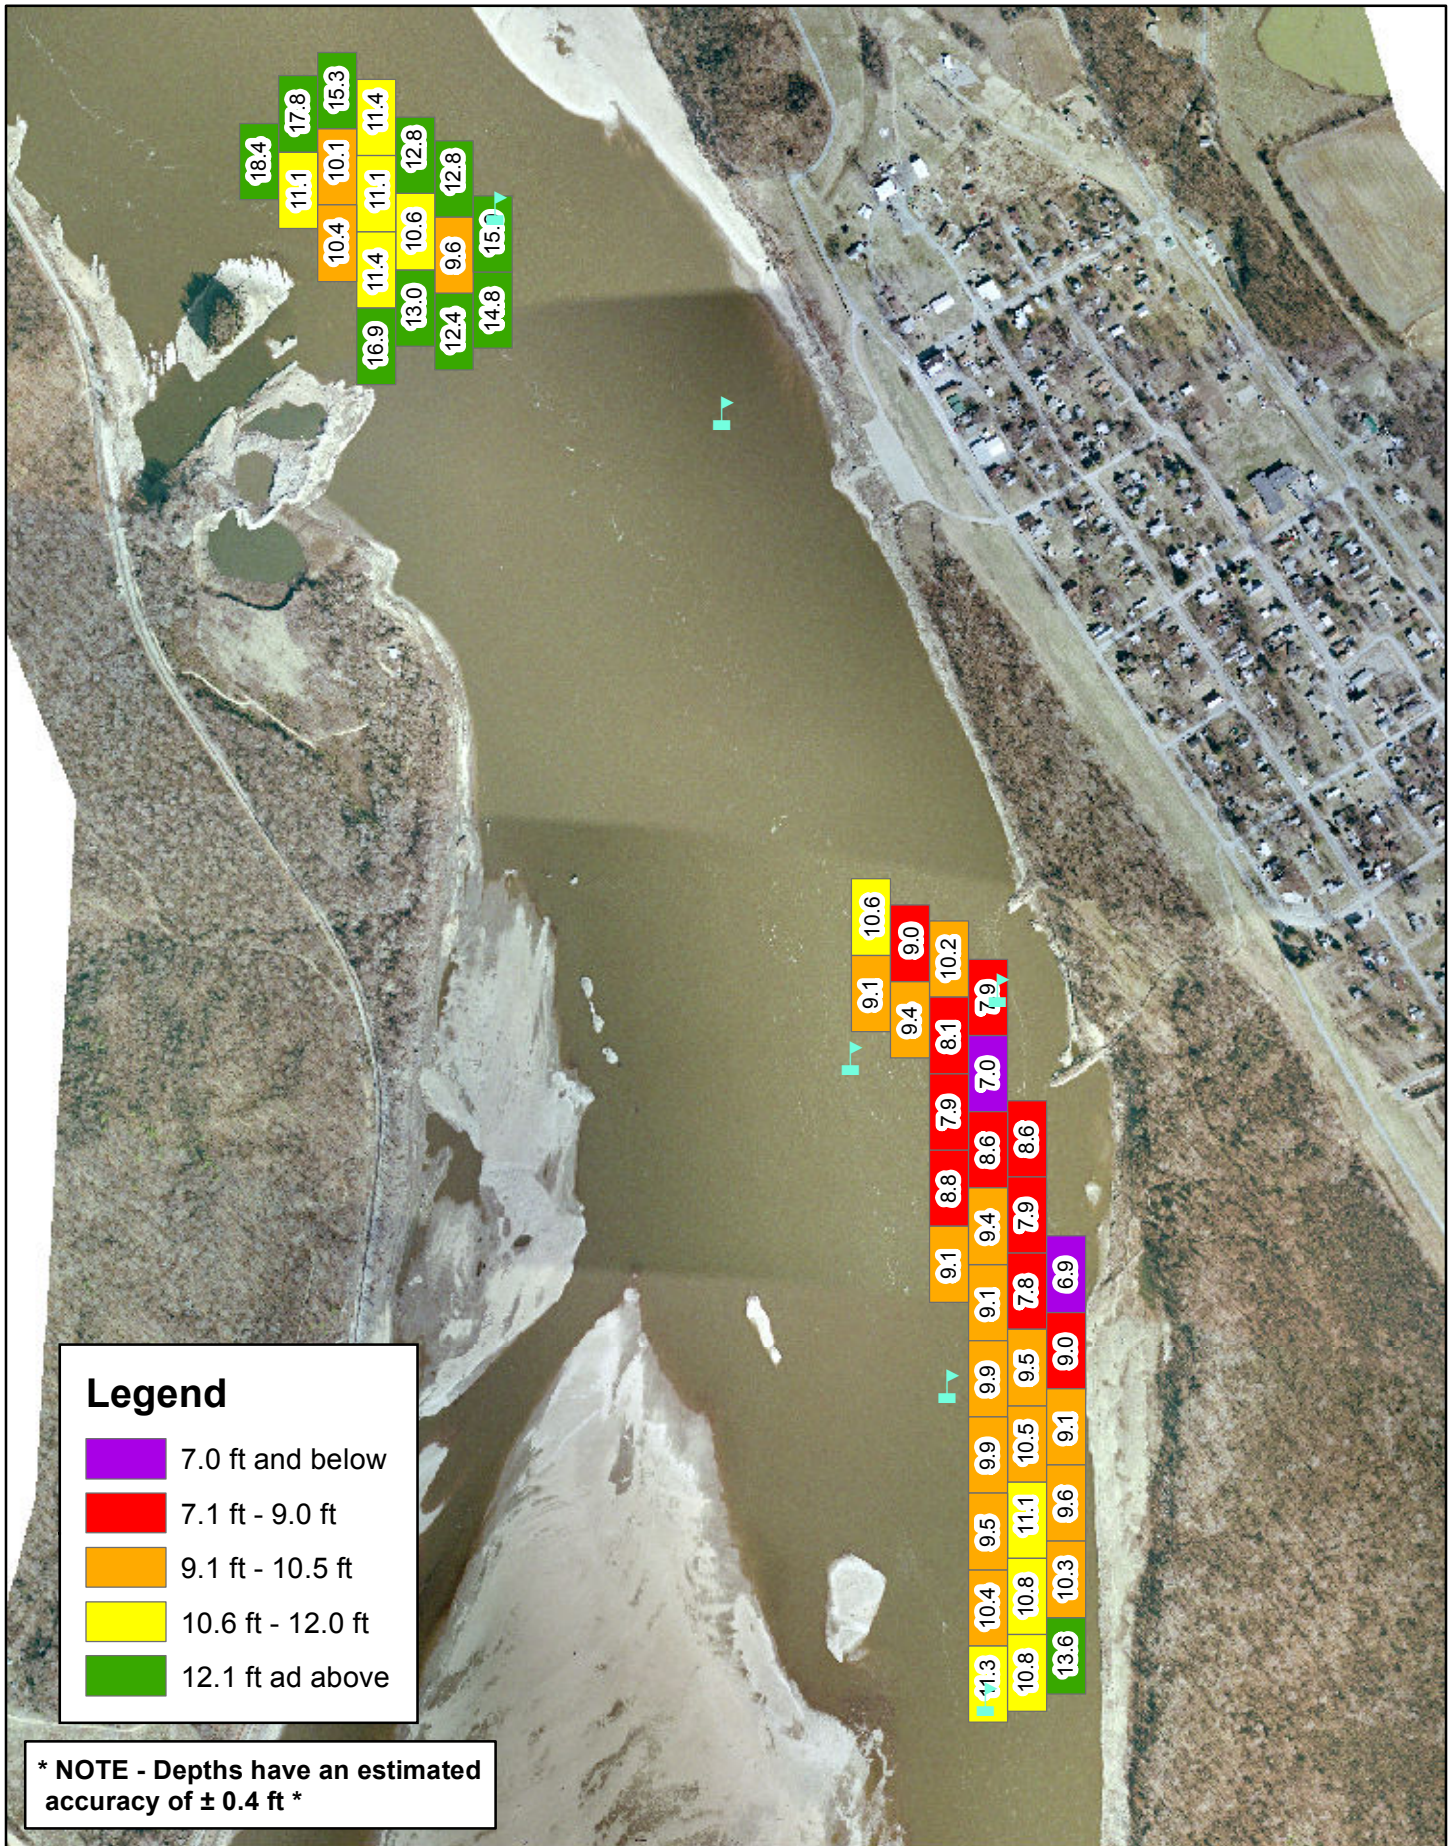

PLATE
NUMBER
2

U.S. Army Corps of Engineers
St. Louis District

PLATE NUMBER
3

U.S. Army Corps of Engineers
St. Louis District

PLATE NUMBER
4

U.S. Army Corps of Engineers
 St. Louis District