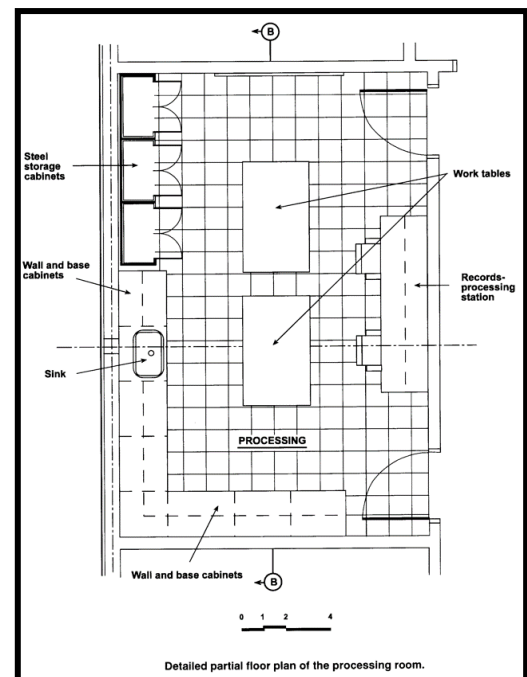

Services Offered

MCX CMAC staff are skilled in conducting assessments of existing and planned curation facilities for federal archaeological collections (i.e., artifacts and archives). Assessment procedures are designed to ensure facilities are adhering to federal curation standards for storage and maintenance.

A team of curatorial experts can assess or design federal curation facilities to ensure that they:

- Allow for access to interested parties, such as researchers and tribal members
- Are built to withstand seismic activity, flooding, and other natural disasters
- Have fire protection/suppression systems
- Have pest management systems, including monitoring and control
- Have security systems to protect and control access to collections
- Have proper climate control systems for collections storage, including the monitoring and control of temperature and humidity
- Have a layout that adequately accommodates both collections storage/care and the people using/working in the building (e.g., staff and researchers)