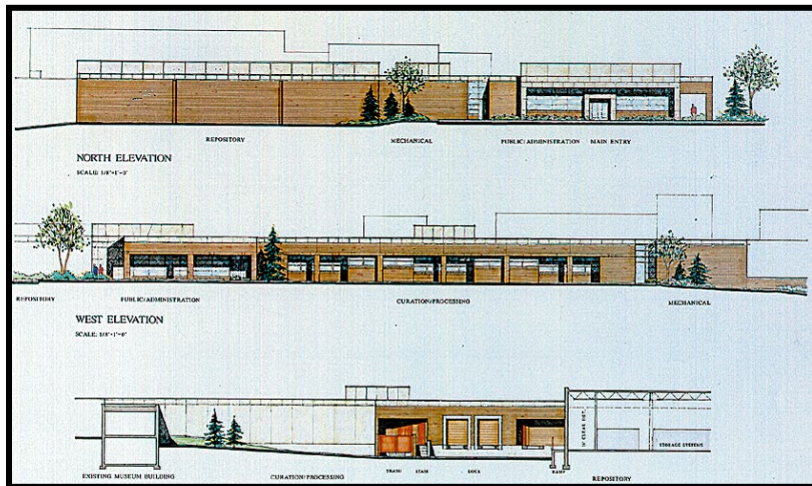

U. S. Army Corps of Engineers Mandatory Center of Expertise for the Curation and Management of Archaeological Collections (MCX CMAC)

Facilities Assessment and Design

Background

To ensure collections are properly housed and maintained to federal standards, MCX CMAC provides architectural facilities assessment and design for repositories housing federal archaeological, historical, and archival collections. Staff have the specialized expertise to evaluate and/or design facilities for the purpose of long-term care and storage of collections and their associated documentation. Staff can provide expert guidance on specific standards, such as environmental controls, preservation strategies, storage containers, and shelving requirements for specific material types.