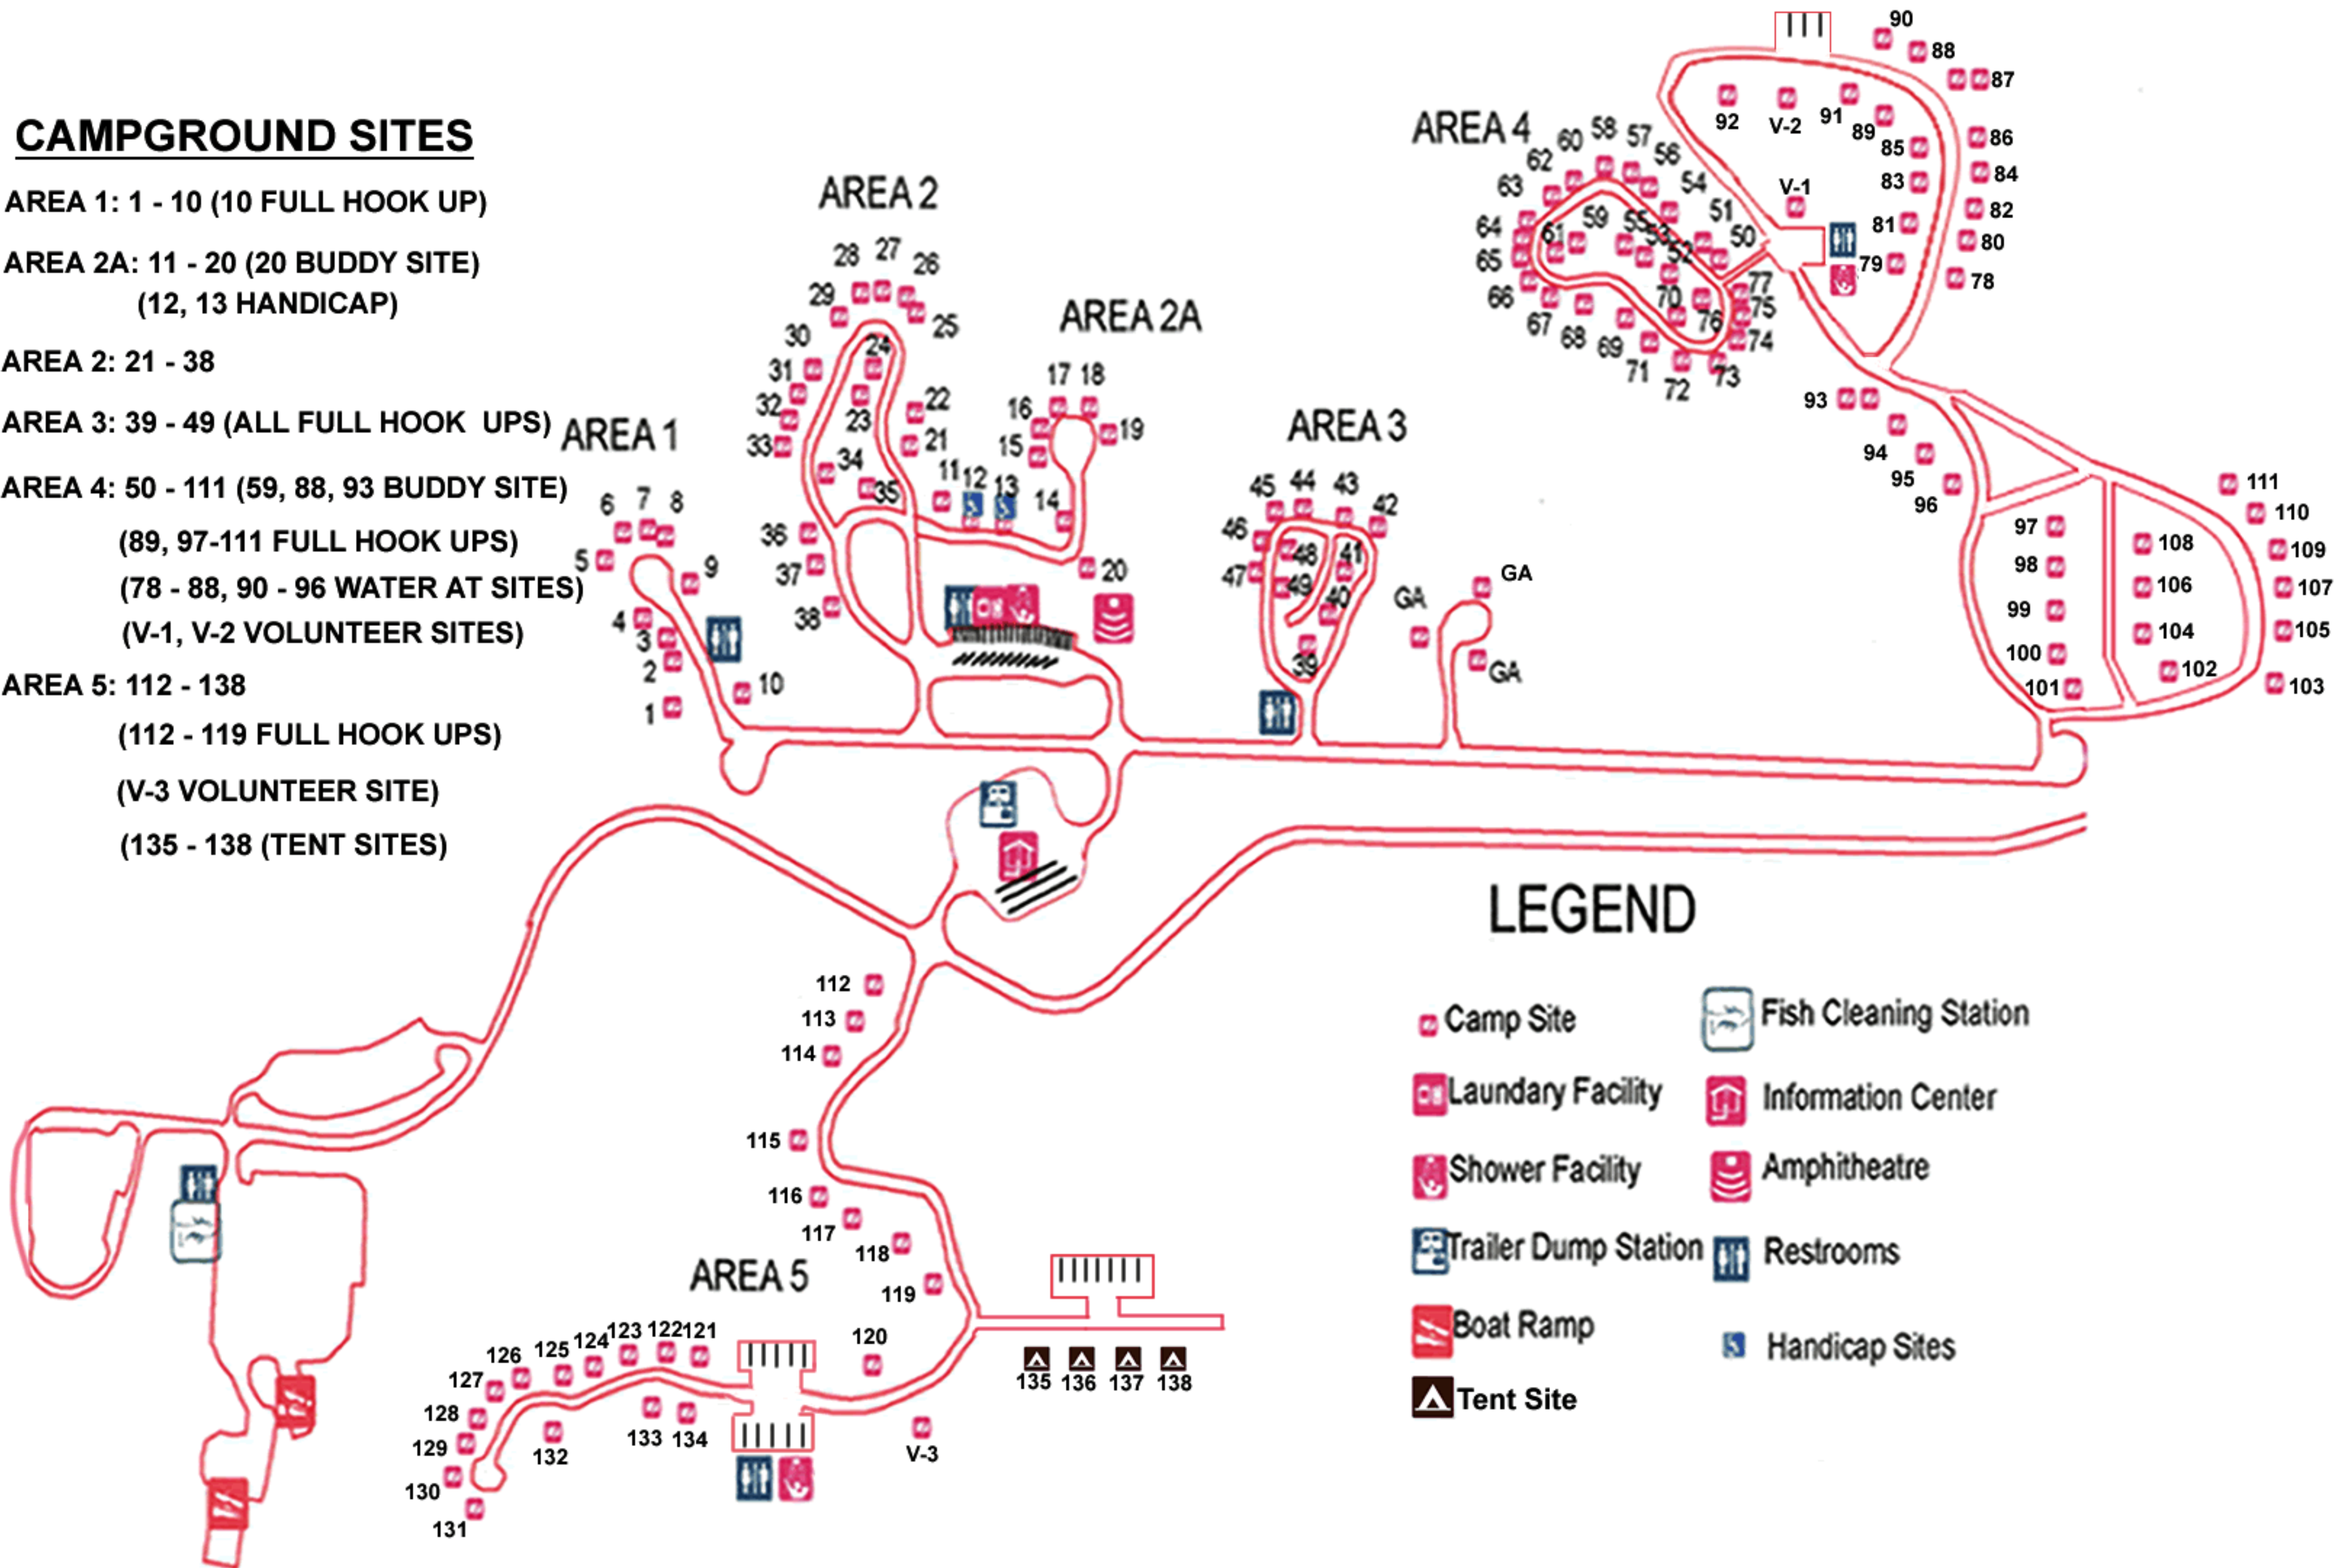

# FORREST BO WOOD CAMPGROUND

## CAMPGROUND SITES

AREA 1: 1 - 10 (10 FULL HOOK UP)

AREA 2A: 11 - 20 (20 BUDDY SITE)  
(12, 13 HANDICAP)

AREA 2: 21 - 38

AREA 3: 39 - 49 (ALL FULL HOOK UPS)

AREA 4: 50 - 111 (59, 88, 93 BUDDY SITE)  
(89, 97-111 FULL HOOK UPS)  
(78 - 88, 90 - 96 WATER AT SITES)  
(V-1, V-2 VOLUNTEER SITES)

AREA 5: 112 - 138  
(112 - 119 FULL HOOK UPS)  
(V-3 VOLUNTEER SITE)  
(135 - 138 (TENT SITES))

## LEGEND

- Camp Site
- Laundry Facility
- Shower Facility
- Trailer Dump Station
- Boat Ramp
- Tent Site
- Fish Cleaning Station
- Information Center
- Amphitheatre
- Restrooms
- Handicap Sites