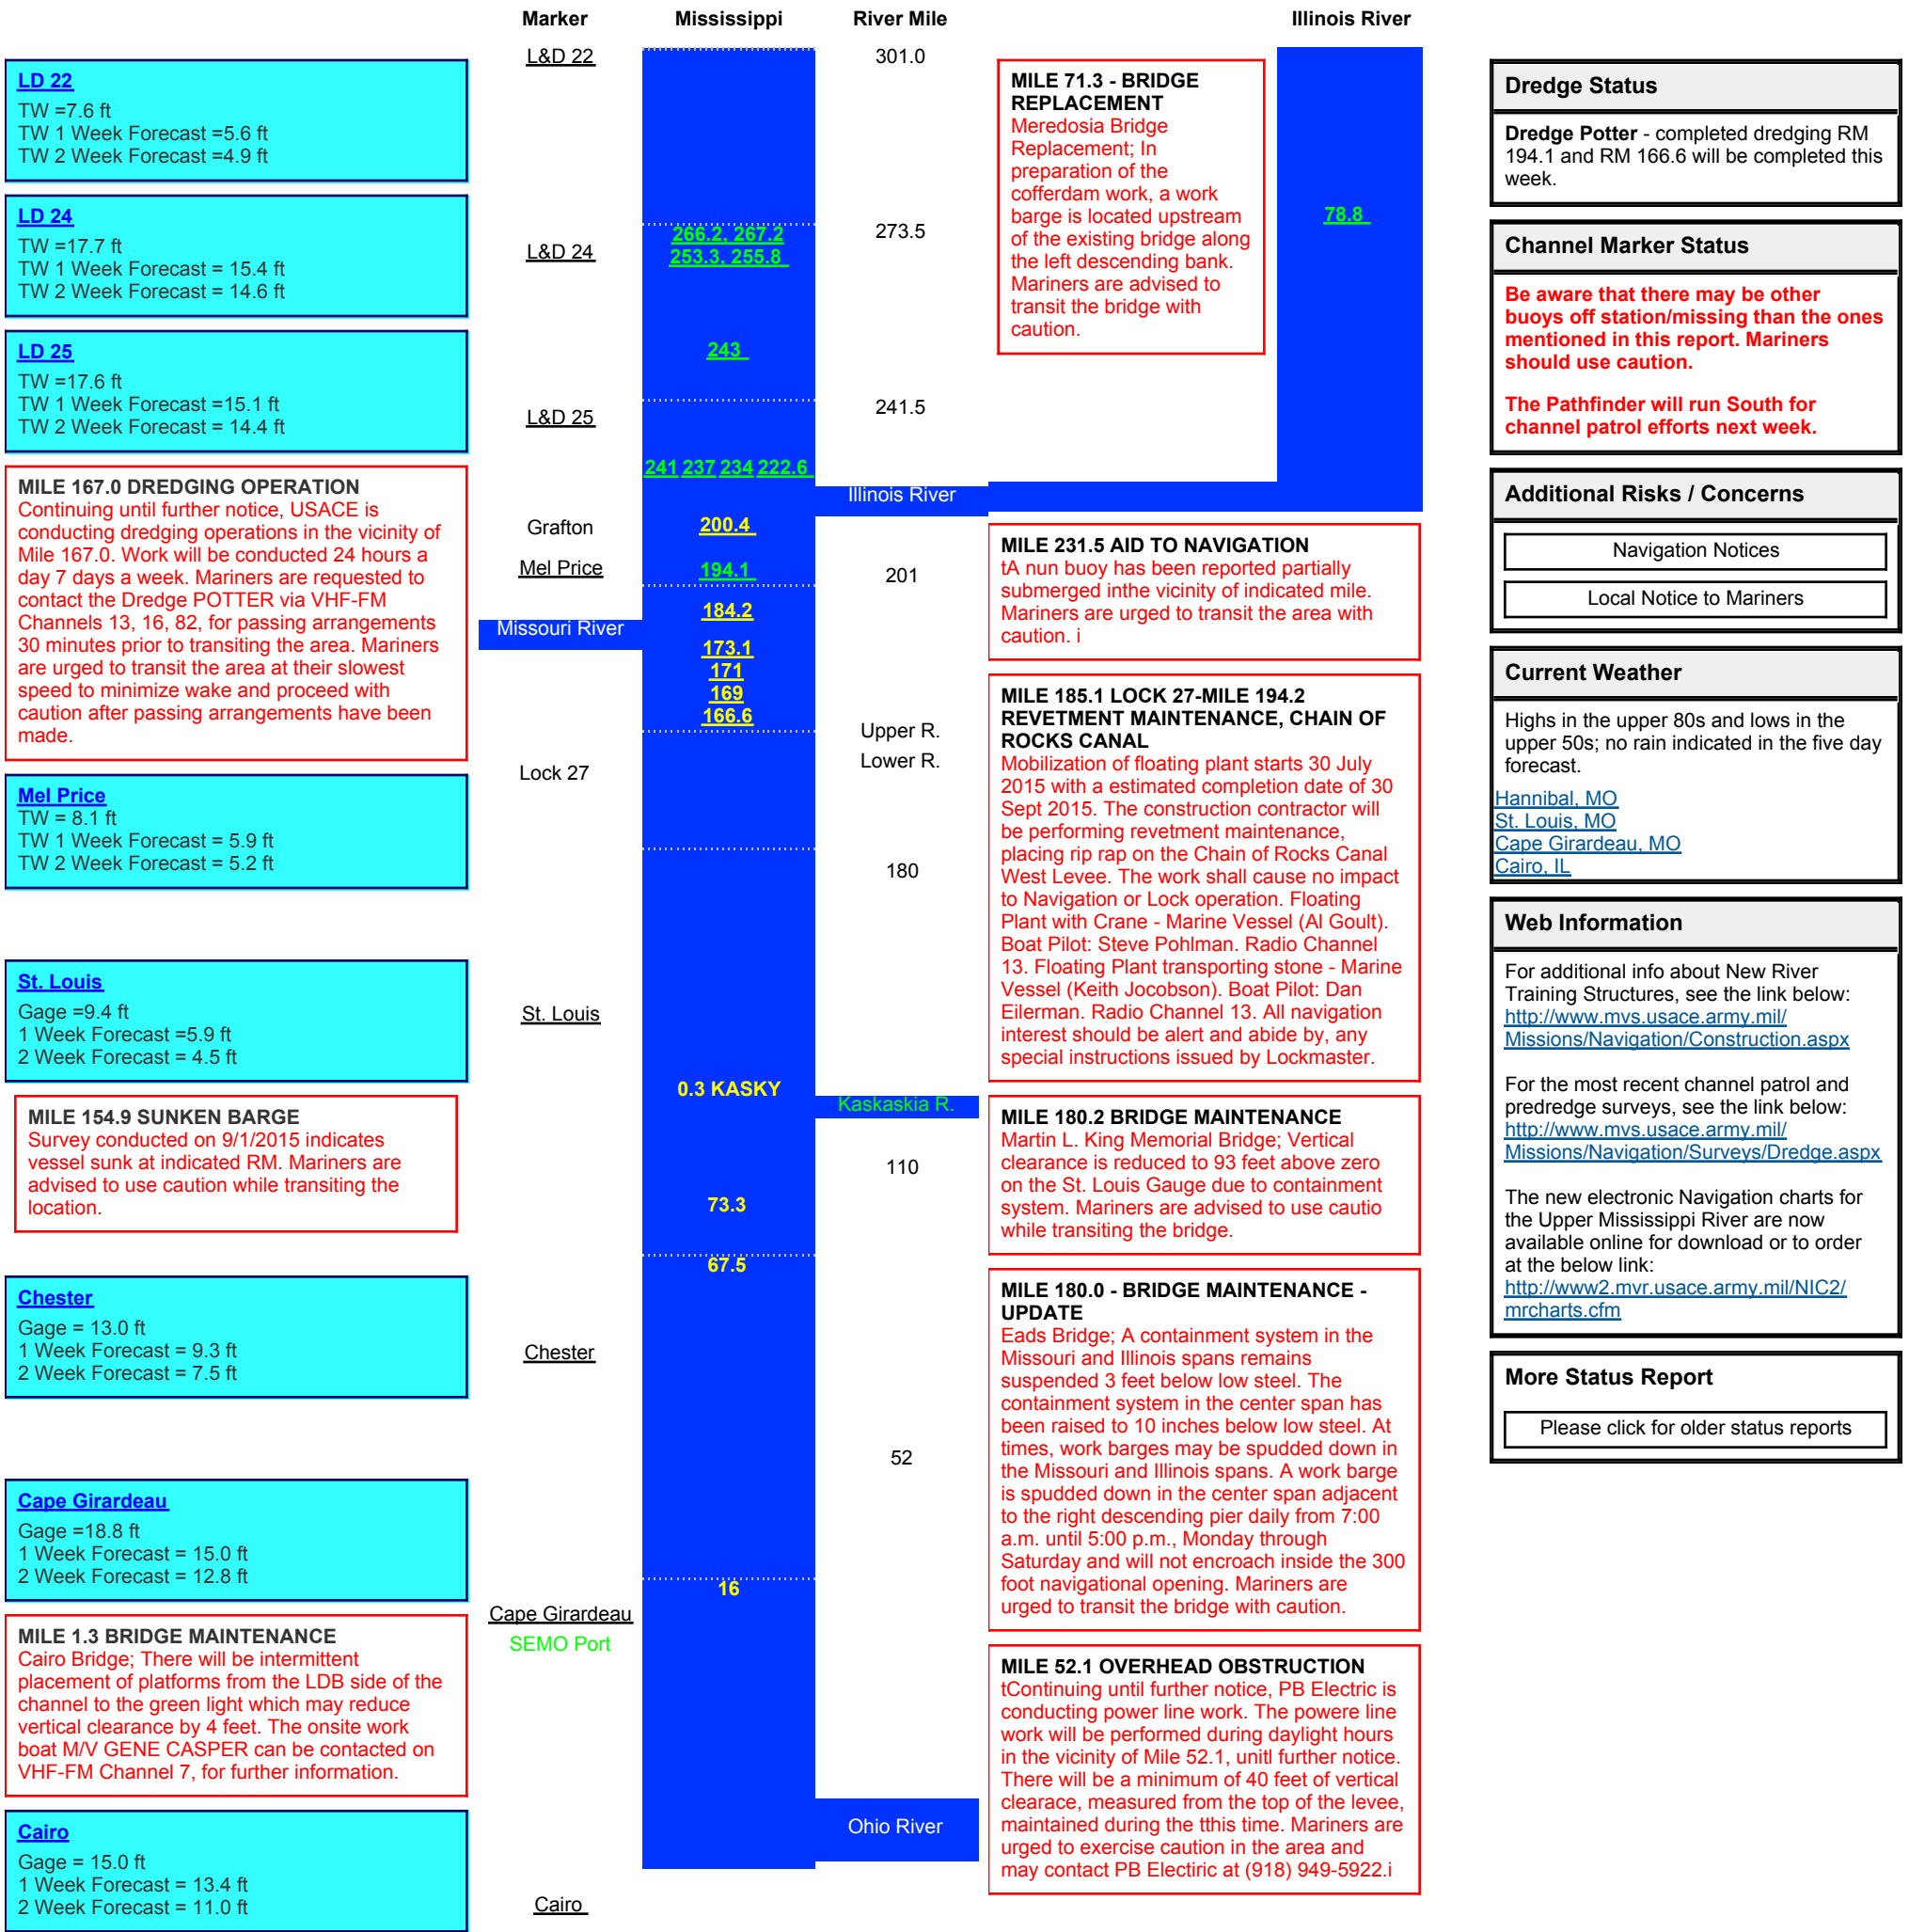

Navigation Channel Condition Status Report - 24 September 2015

Dredge Status
Dredge Potter - completed dredging RM 194.1 and RM 166.6 will be completed this week.

Channel Marker Status
Be aware that there may be other buoys off station/missing than the ones mentioned in this report. Mariners should use caution.
The Pathfinder will run South for channel patrol efforts next week.

Web Information
For additional info about New River Training Structures, see the link below:
<http://www.mvs.usace.army.mil/Missions/Navigation/Construction.aspx>
For the most recent channel patrol and predredge surveys, see the link below:
<http://www.mvs.usace.army.mil/Missions/Navigation/Surveys/Dredge.aspx>
The new electronic Navigation charts for the Upper Mississippi River are now available online for download or to order at the below link:
<http://www2.mvr.usace.army.mil/NIC2/mrcharts.cfm>

More Status Report
Please click for older status reports

Key

◆	Anticipated Dredging Locations
★	Groundings
△	Dredge Potter
▽	Dredge Goetz
▽	Dredge America
Red	Very Likely to be Problematic Within 4 Weeks
Yellow	Could be Problematic Within 4 Weeks
Green	Problem Resolved

Probable "Hot" Spots Within 4 Weeks

River Mile	Estimated Problematic Date	Dredge ETA	Dredge Complete	Dredge
LWR 194.1	28+ Days	9/14/15	COMPLETE	Dredge GOETZ
LWR 166.6	28+ Days	9/16/15	9/25/15	Dredge POTTER
LWR 169	28+ Days	9/23/15	9/28/15	Dredge POTTER
KASKY 0.3	28+ Days	9/28/15	10/7/15	Dredge POTTER
LWR 171	28+ Days	9/28/15	10/6/15	Dredge POTTER
LWR 173.1	28+ Days	10/7/15	10/10/15	Dredge POTTER
UPPER 200.4	28+ Days	10/8/15	10/11/15	Dredge GOETZ
LWR 184.2	28+ Days	10/11/15	10/15/15	Dredge POTTER
LWR 67.5	28+ Days	10/16/15	10/22/15	Dredge POTTER
LWR 73.3	28+ Days	10/23/15	10/25/15	Dredge POTTER
LWR 16	28+ Days	10/26/15	10/31/15	Dredge POTTER