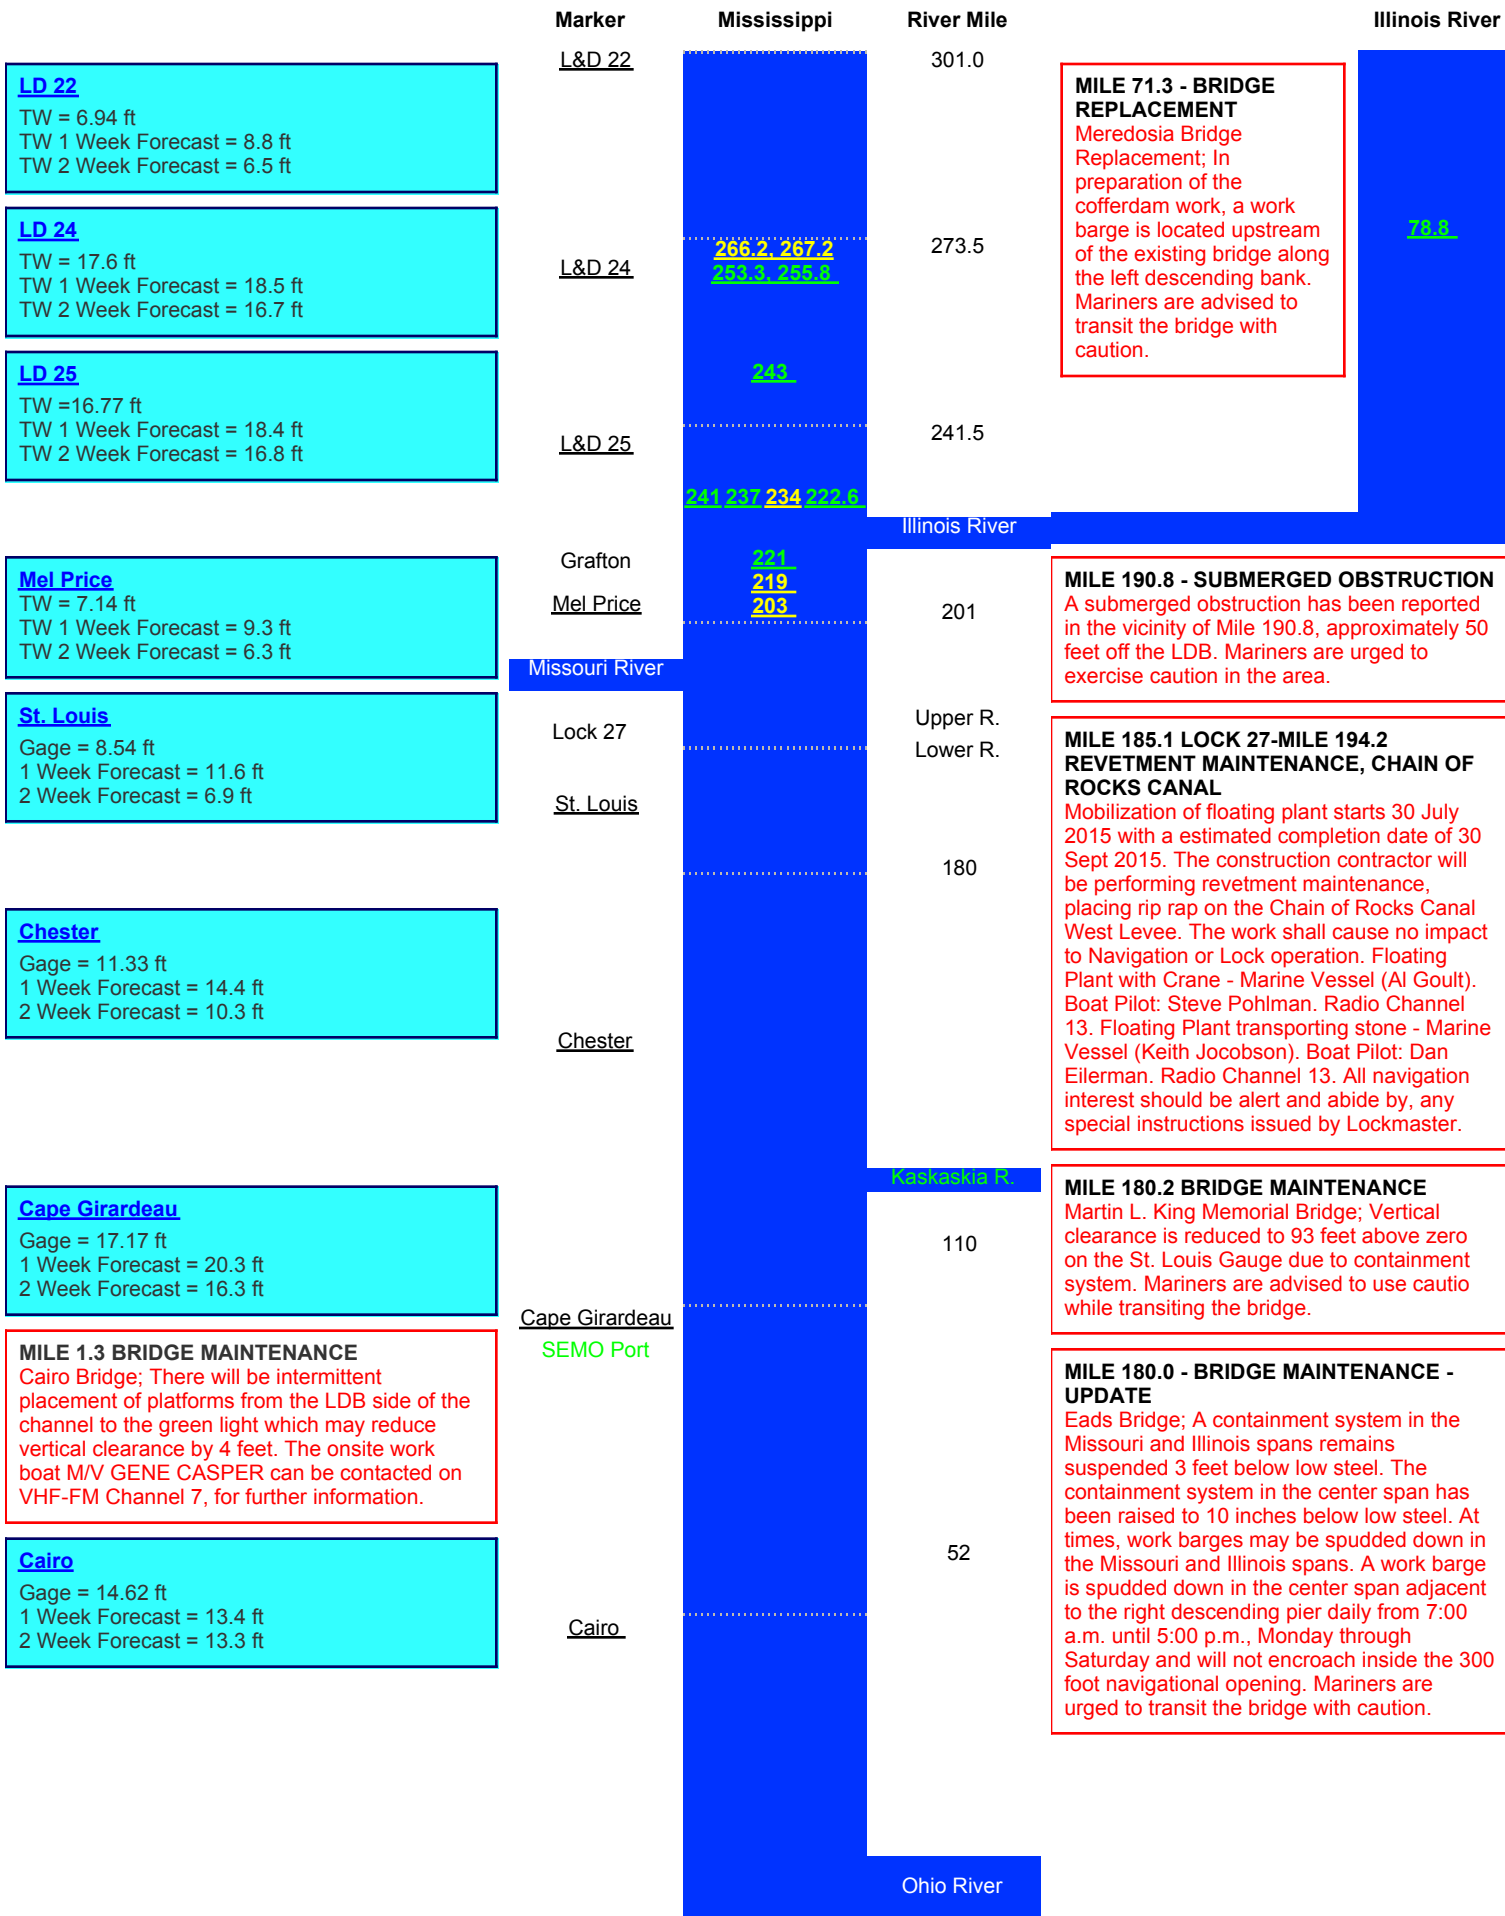

# Navigation Channel Condition Status Report - 09 September 2015

**Dredge Status**

Dredge Potter - will complete RM 255.8 this week.

**Channel Marker Status**

Be aware that there may be other buoys off station/missing than the ones mentioned in this report. Mariners should use caution.

The Pathfinder will channel patrol the Upper River this week and Illinois River next week.

**Additional Risks / Concerns**

Navigation Notices

Local Notice to Mariners

**Current Weather**

Highs in the lower 80s and lows in the upper 60s; showers/thunderstorms Wed., and Fri.

**More Status Report**

Please click for older status reports

**Key**

◆	Anticipated Dredging Locations
★	Groundings
▲	Dredge Potter
▼	Dredge Goetz
▽	Dredge America
Red	Very Likely to be Problematic Within 4 Weeks
Yellow	Could be Problematic Within 4 Weeks
Green	Problem Resolved

**Probable "Hot" Spots Within 4 Weeks**

River Mile	Estimated Problematic Date	Dredge ETA	Dredge Complete	Dredge
221	28+ Days	8/19/15	Complete	Dredge Potter
222.6	28+ Days	8/25/15	Complete	Dredge Potter
IL River 78.8	28+ Days	8/26/15	Complete	Dredge Goetz
237	28+ Days	8/30/15	Complete	Dredge Potter
241	28+ Days	9/1/15	Complete	Dredge Potter
243	28+ Days	9/3/15	Complete	Dredge Potter
253.3	28+ Days	9/6/15	Complete	Dredge Potter
255.8	28+ Days	9/9/15	9/12/15	Dredge Potter
266.2	28+ Days	9/12/15	9/16/15	Dredge Potter
267.2	28+ Days	9/16/15	9/18/15	Dredge Potter
270	28+ Days	9/18/15	9/20/15	Dredge Potter
271	28+ Days	9/20/15	9/21/15	Dredge Potter